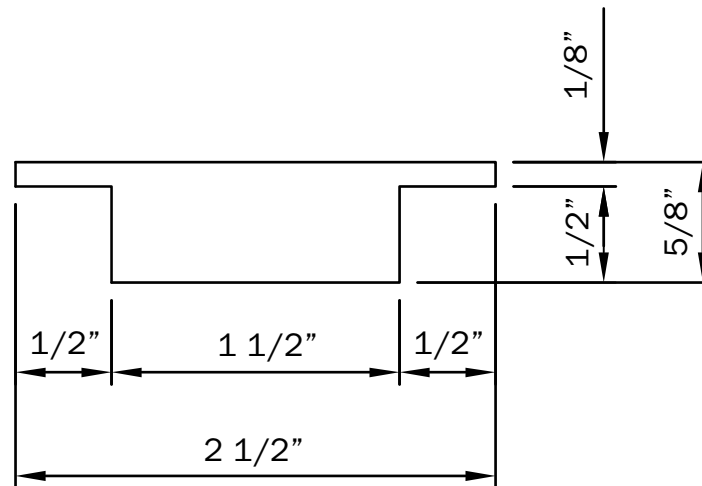

# VERSATEX<sup>®</sup>

TRIM BOARD

TRIM SMARTER.

VERSATEX Trimboard Building Products

[www.versatex.com](http://www.versatex.com)

(724) 857-1111

Nominal 5/8" x 3" T-Mould

Scale: NTS

Actual  
5/8" x 2 1/2"

Part No. BBTMOULD