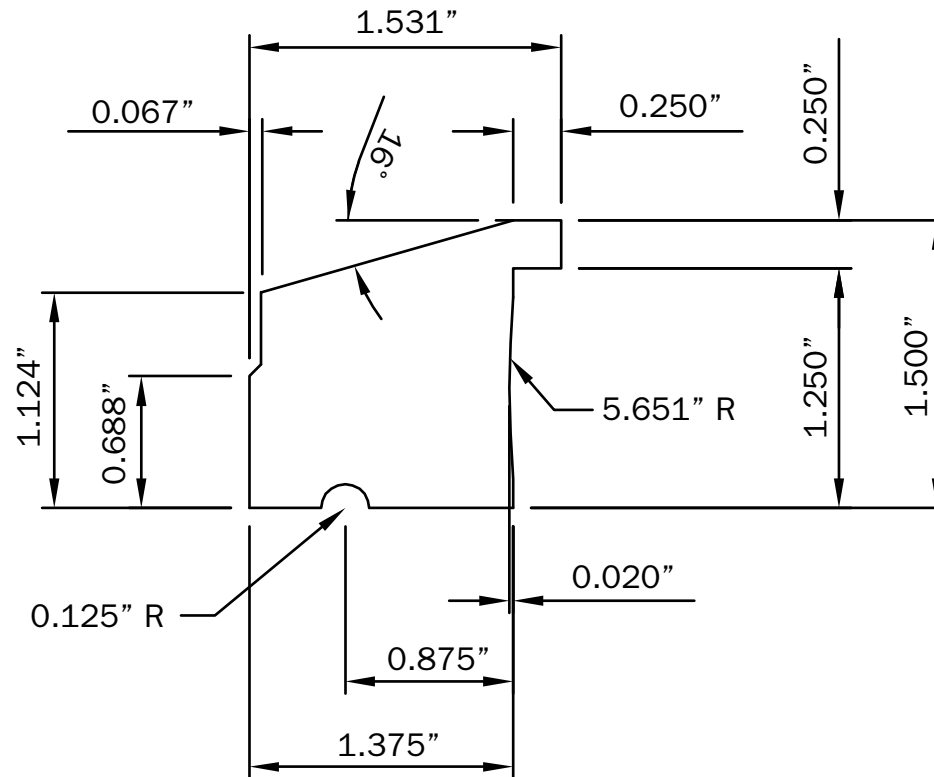

# VERSATEX®

TRIM BOARD

TRIM SMARTER.

VERSATEX Trimboard Building Products

[www.versatex.com](http://www.versatex.com)

(724) 857-1111

Sub Sill Nose

Scale: NTS

Part No. PCBSUBSILLNOSE(WM282)