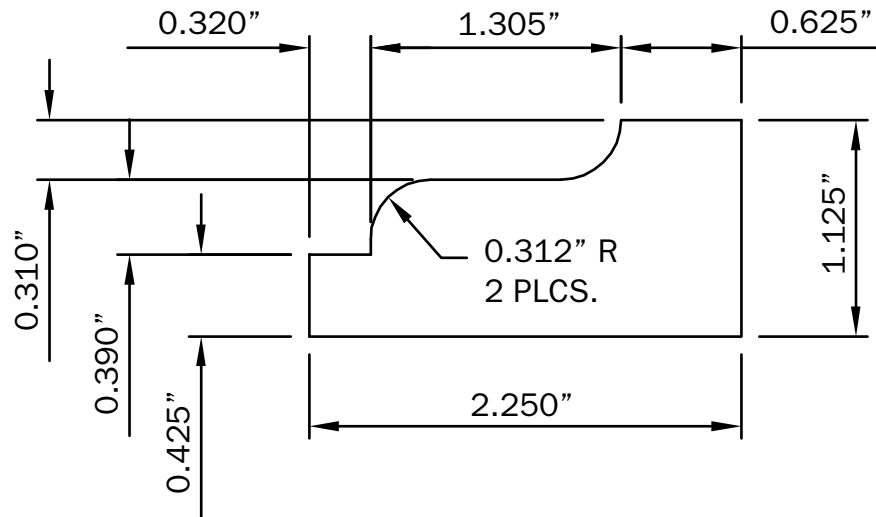

# VERSATEX®

TRIM BOARD

TRIM SMARTER.

VERSATEX Trimboard Building Products

[www.versatex.com](http://www.versatex.com)

(724) 857-1111

Solid Crown

Scale: NTS

Part No. PCBSOLIDCROWN(WM212)