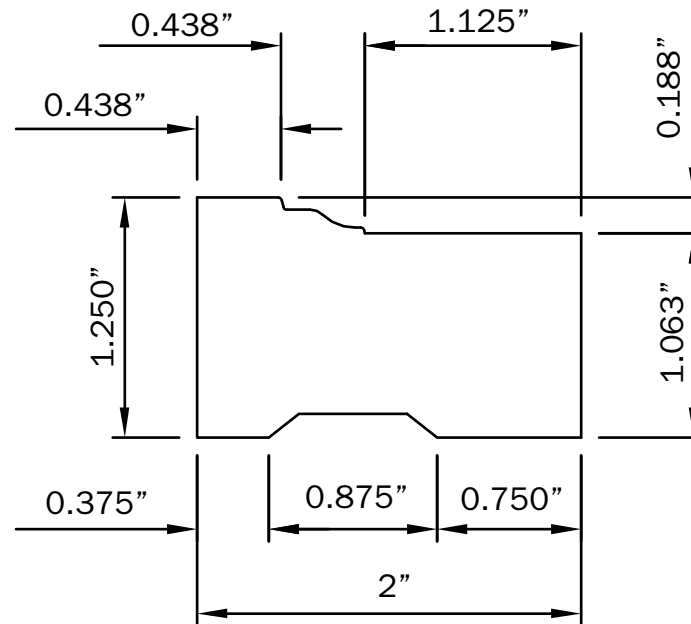

VERSATEX®

TRIM BOARD

TRIM SMARTER.

VERSATEX Trimboard Building Products

www.versatex.com

(724) 857-1111

Brick Mould

Scale: NTS

Part No. PCBBRICKMOULD(WM180)