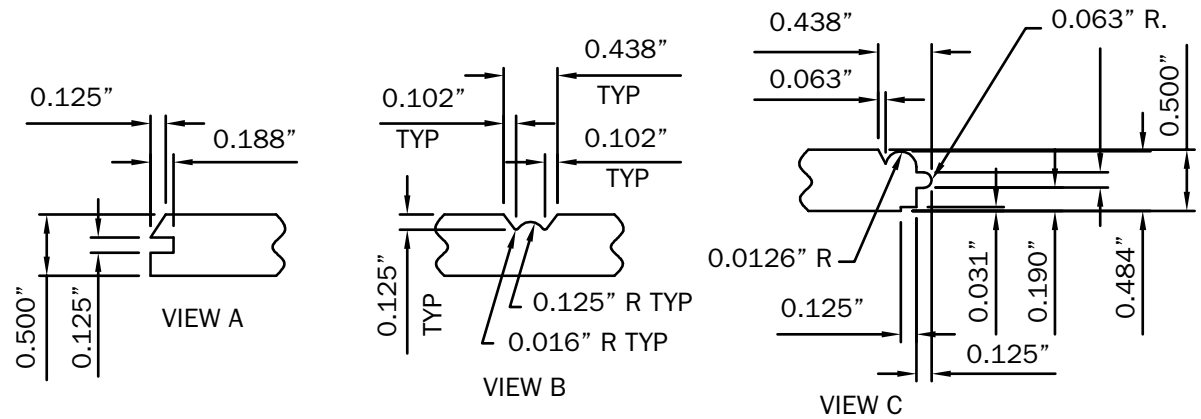

VERSATEX® TRIM BOARD

TRIM SMARTER.

VERSATEX Trimboard Building Products
www.versatex.com
 (724) 857-1111

Nominal 1/2"x4'
 Beaded Sheet

Scale: NTS

Actual
 1/2"x4'

Part No. TGBB124810