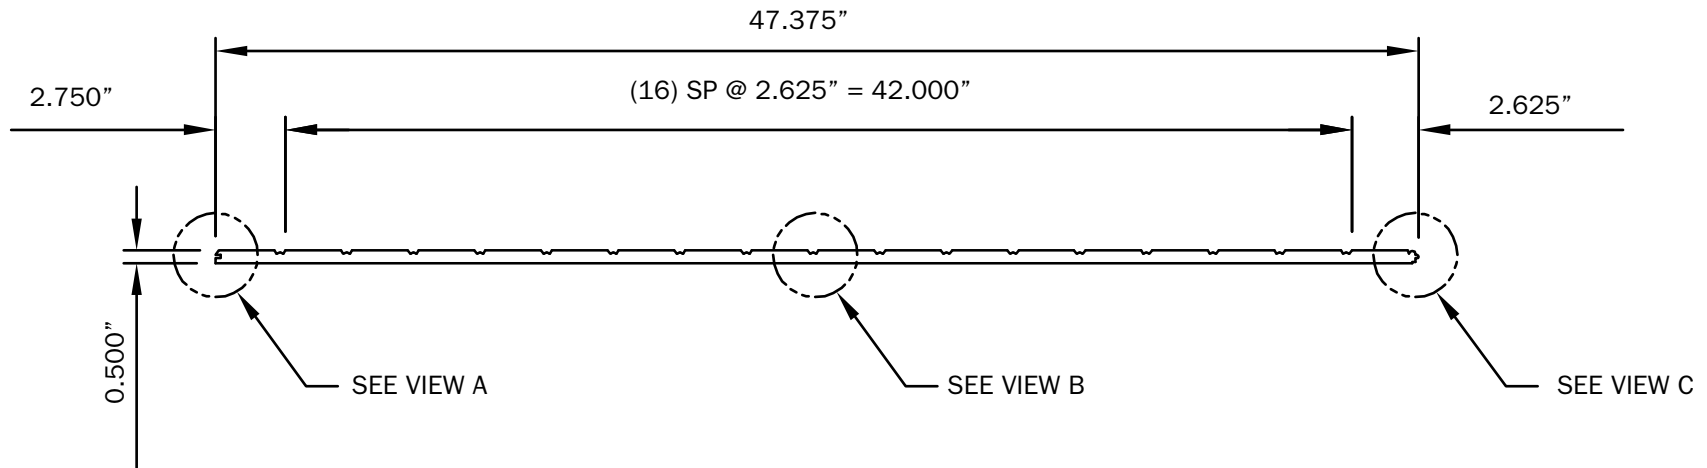

VERSATEX® TRIM BOARD

TRIM SMARTER.

VERSATEX Trimboard Building Products
www.versatex.com
 (724) 857-1111

Nominal 1/2"x4'
 Beaded Sheet

Scale: NTS

Actual
 1/2"x4'

Part No. TGBB124810