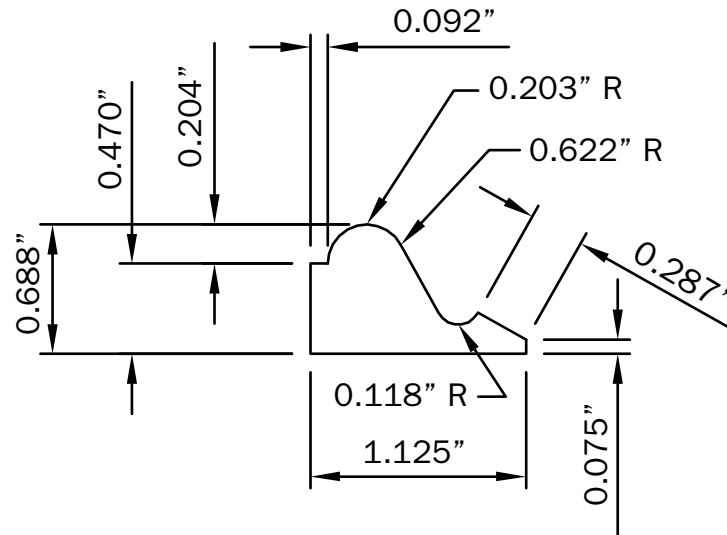

VERSATEX®

TRIM BOARD

TRIM SMARTER.

VERSATEX Trimboard Building Products

www.versatex.com

(724) 857-1111

Base Cap

Scale: NTS

Part No. PCBBASECAP(WM164)