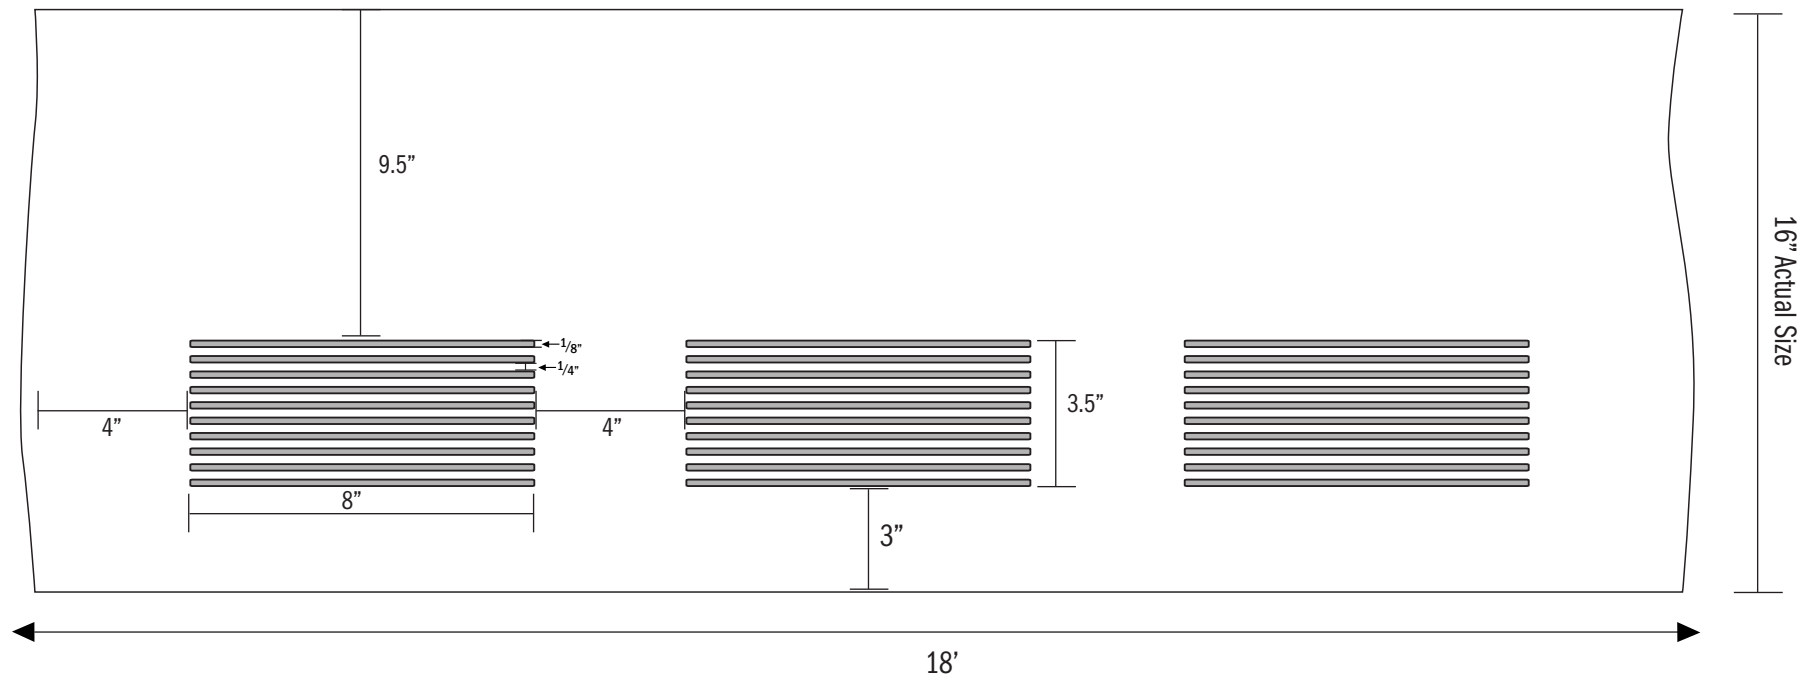

VERSATEX[®]

TRIM BOARD

TRIM SMARTER.

VERSATEX Trimboard Building Products

www.versatex.com

(724) 857-1111

1/2" x 16" Vented Soffit

Scale: NTS

Actual 16"

Part No. SFV161218