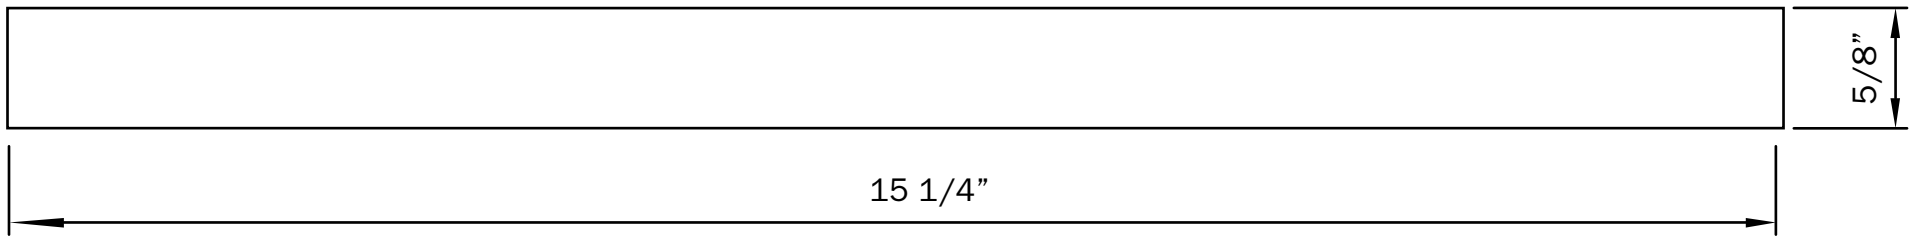

# VERSATEX<sup>®</sup>

TRIM BOARD

TRIM **SMARTER.**

VERSATEX Trimboard Building Products

[www.versatex.com](http://www.versatex.com)

(724) 857-1111

Nominal 5/8" x 16" Trimboard

Scale: NTS

Actual  
5/8" x 15 1/4"

Part No. TBSM/TR581618