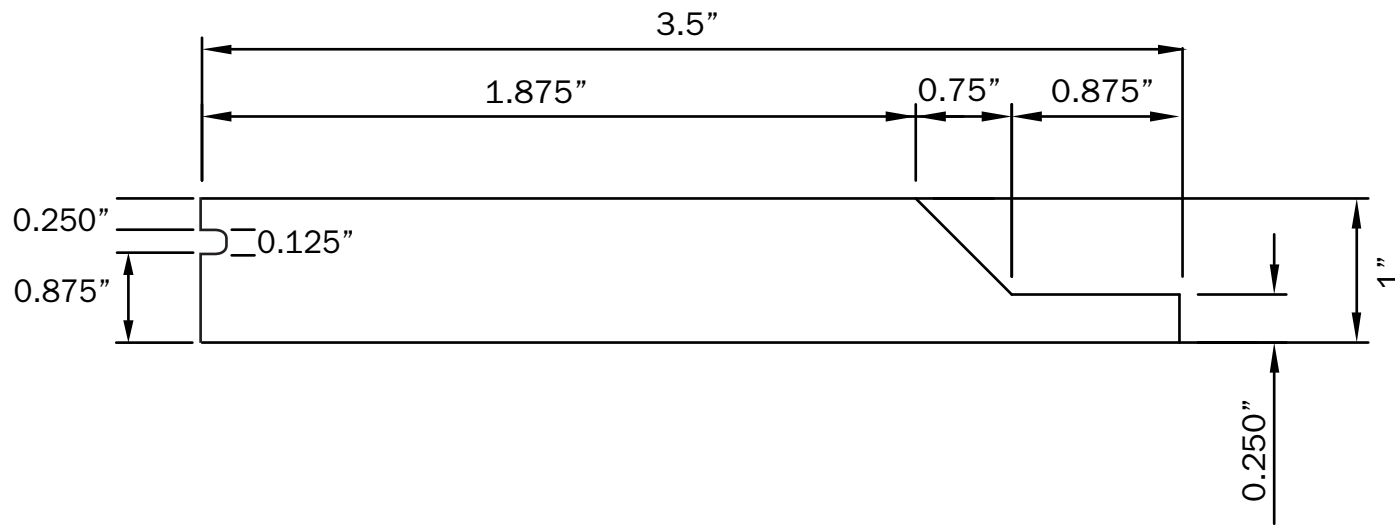

VERSATEX®

TRIM BOARD

TRIM SMARTER.

VERSATEX Trimboard Building Products

www.versatex.com

(724) 857-1111

Nominal 5/4" x 4" Skirtboard

Scale: NTS

Actual
1" x 3 1/2"

Part No. SSBSM/TR540418