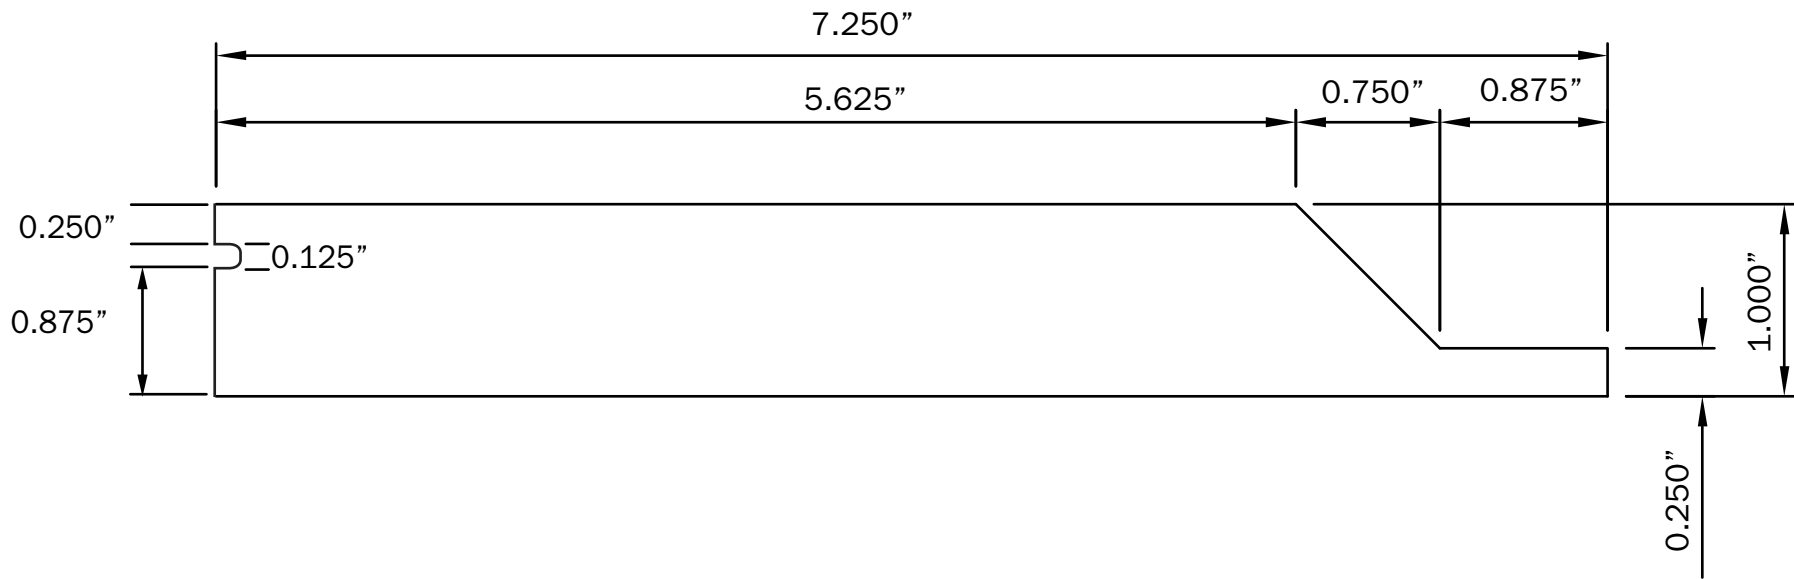

VERSATEX[®]

TRIM BOARD

TRIM SMARTER.

VERSATEX Trimboard Building Products

www.versatex.com

(724) 857-1111

Nominal 5/4" x 8"
Skirt Board

Scale: NTS

Actual
1" x 7 1/4"

Part No. SSBSM/TR540818