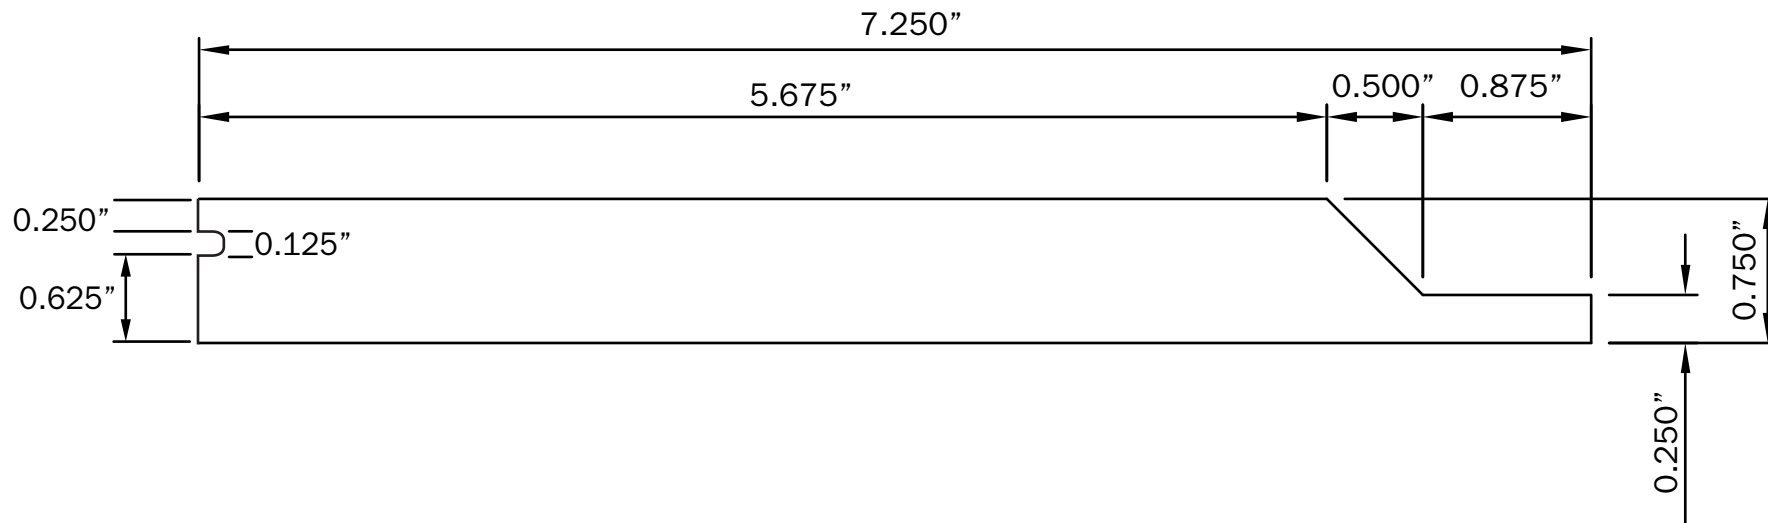

VERSATEX® TRIM BOARD

TRIM SMARTER.

VERSATEX Trimboard Building Products

www.versatex.com

(724) 857-1111

Nominal 1" x 8"
Skirt Board

Scale: NTS

Actual
3/4" x 7 1/4"

Part No. SSBSM/TR010818