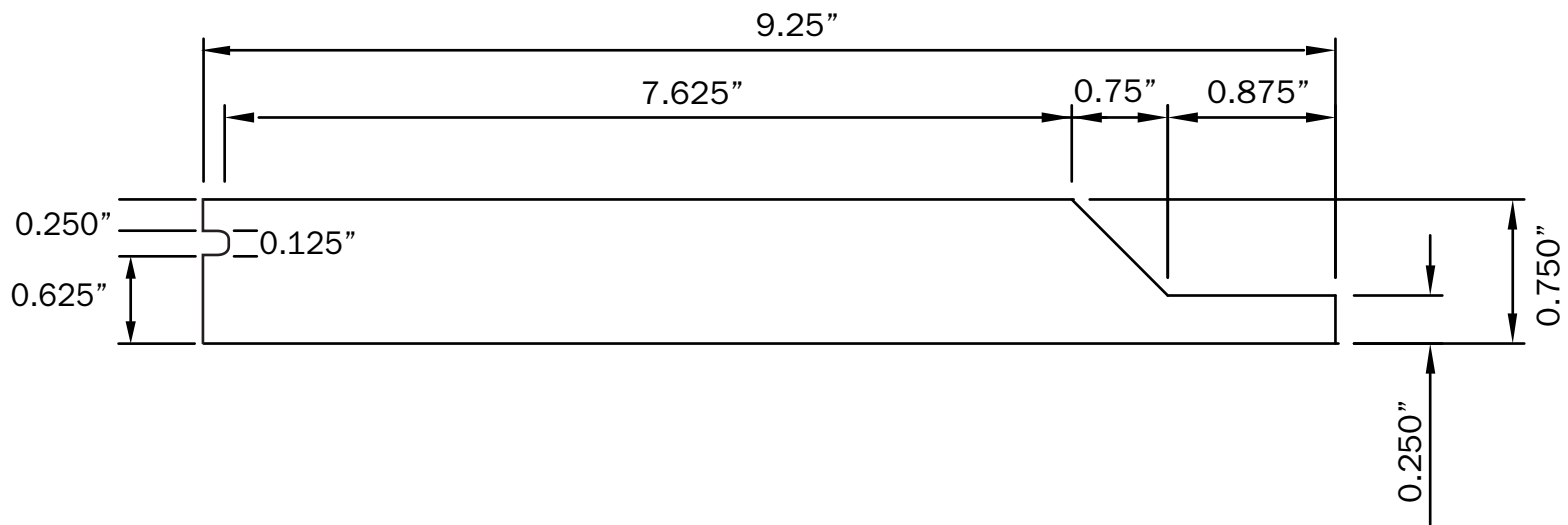

VERSATEX®

TRIM BOARD

TRIM SMARTER.

VERSATEX Trimboard Building Products

www.versatex.com

(724) 857-1111

Nominal 1" x 10" Skirtboard

Scale: NTS

Actual
3/4" x 9 1/4"

Part No. SSBSM/TR011018