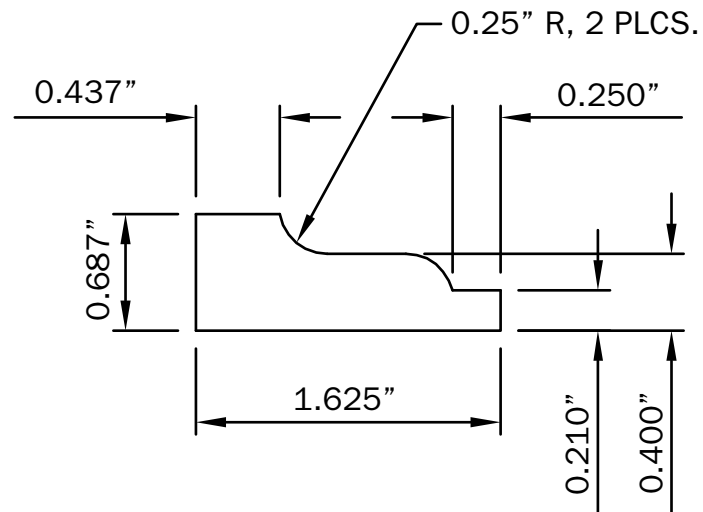

VERSATEX®

TRIM BOARD

TRIM SMARTER.

VERSATEX Trimboard Building Products

www.versatex.com

(724) 857-1111

Shingle Mould

Scale: NTS

Part No. PCBSHINGLEBAND(WM210)