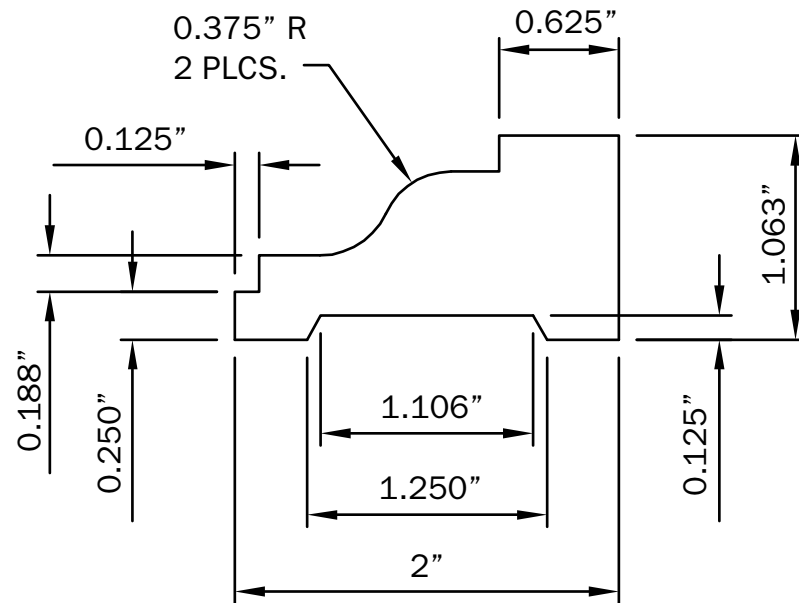

VERSATEX[®]

TRIM BOARD

TRIM SMARTER.

VERSATEX Trimboard Building Products

www.versatex.com

(724) 857-1111

Rake Moulding

Scale: NTS

Part No. PCBRAKEMOULD(WM287)