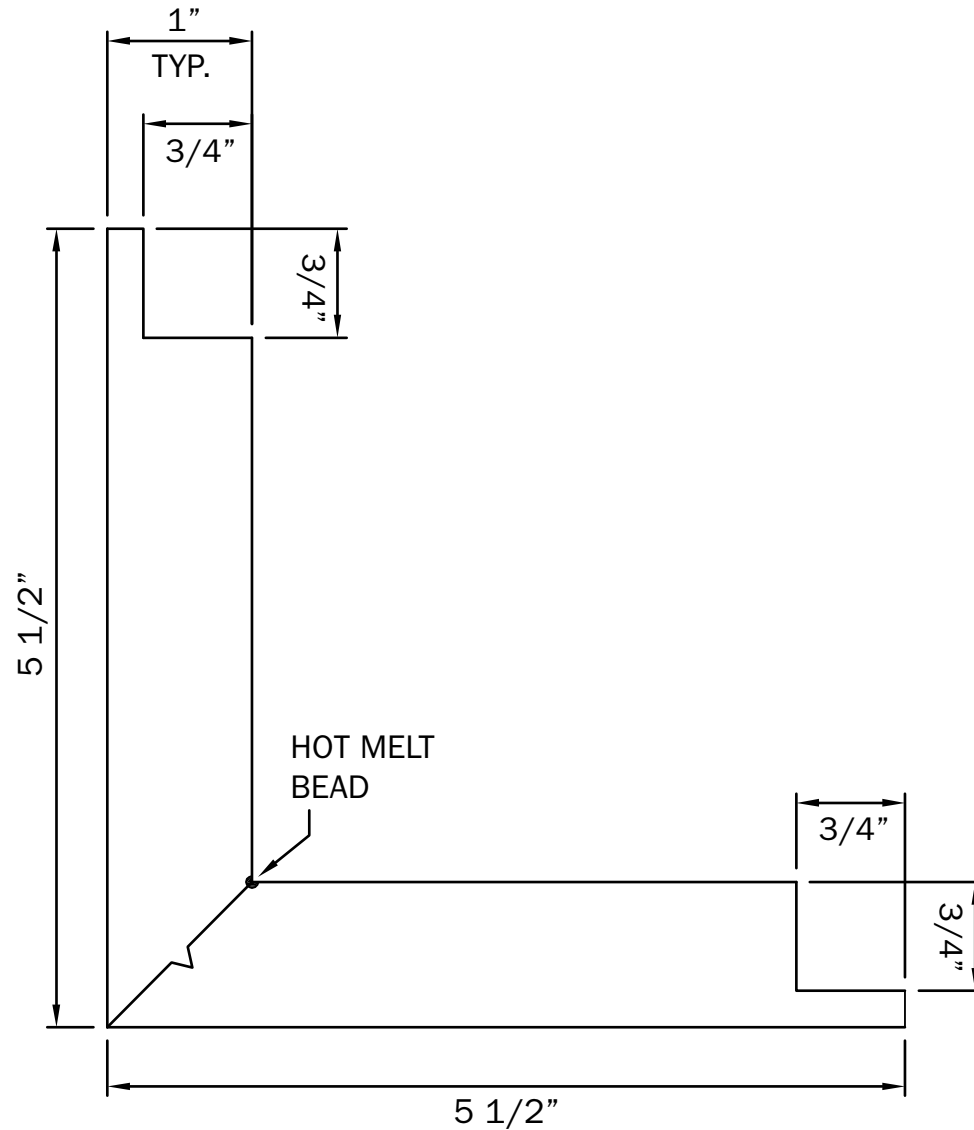

# VERSATEX<sup>®</sup>

TRIM BOARD

TRIM SMARTER.

VERSATEX Trimboard Building Products

[www.versatex.com](http://www.versatex.com)

(724) 857-1111

Nominal 5/4" x 6"  
Stealth Corner

Scale: NTS

Actual  
1" x 5 1/2"

Part No. SCRSM/TR540610/20