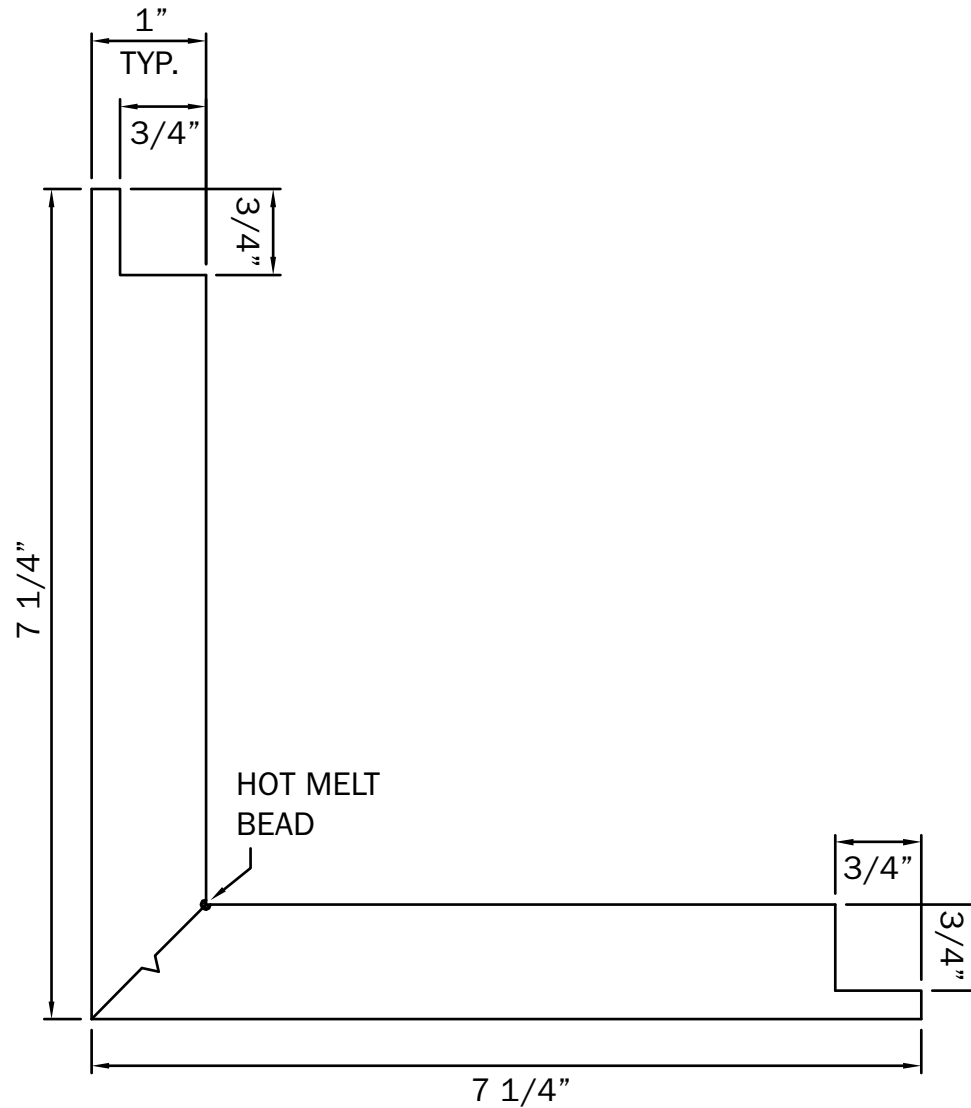

VERSATEX® TRIM BOARD

TRIM SMARTER.

VERSATEX Trimboard Building Products

www.versatex.com

(724) 857-1111

Nominal 5/4" x 8"
Stealth Corner

Scale: NTS

Actual
1" x 7 1/4"

Part No. SCRSM/TR540810/20