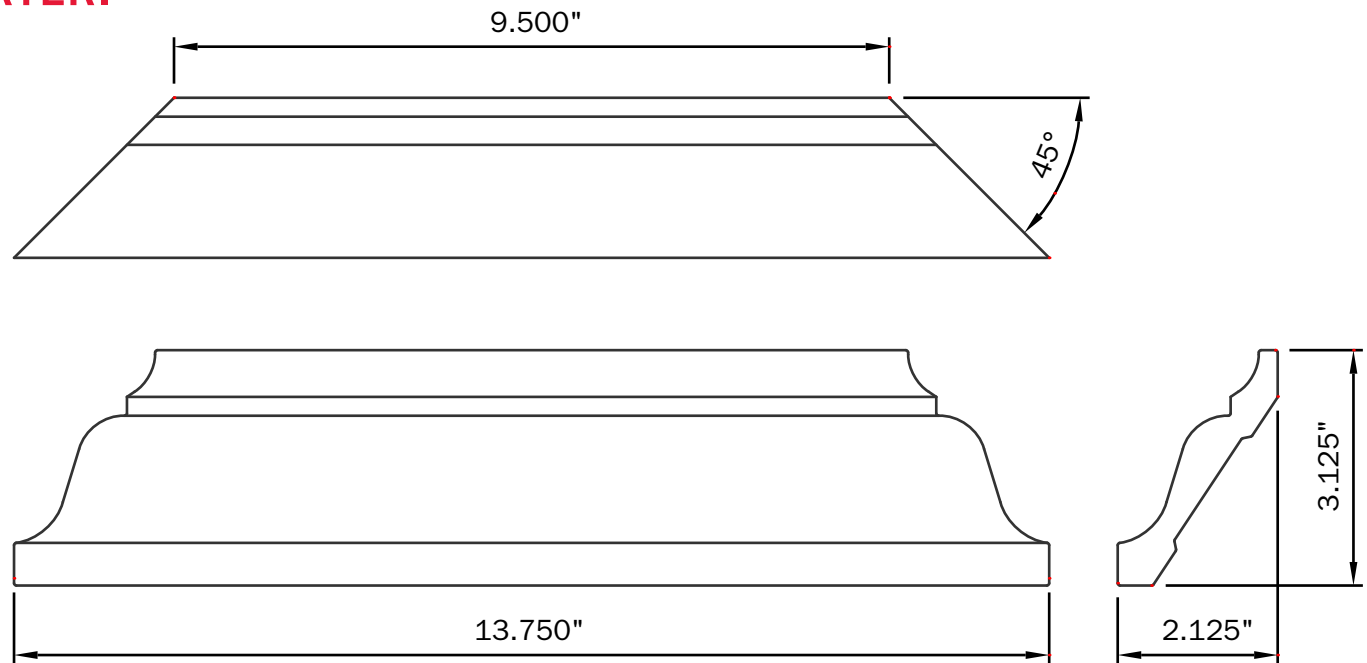

# VERSATEX<sup>®</sup>

TRIM BOARD

TRIM SMARTER.

NOTE:

KIT CONSISTS OF:

4 - CROWN MOULDING PIECES AS SHOWN

4 - CONNECTORS

VERSATEX Trimboard Building Products

[www.versatex.com](http://www.versatex.com)

(724) 857-1111

8" Crown Moulding

Scale: NTS

Actual Inside  
9 1/2" x 9 1/2"

Part No. VM8"TRIMKITCROWN