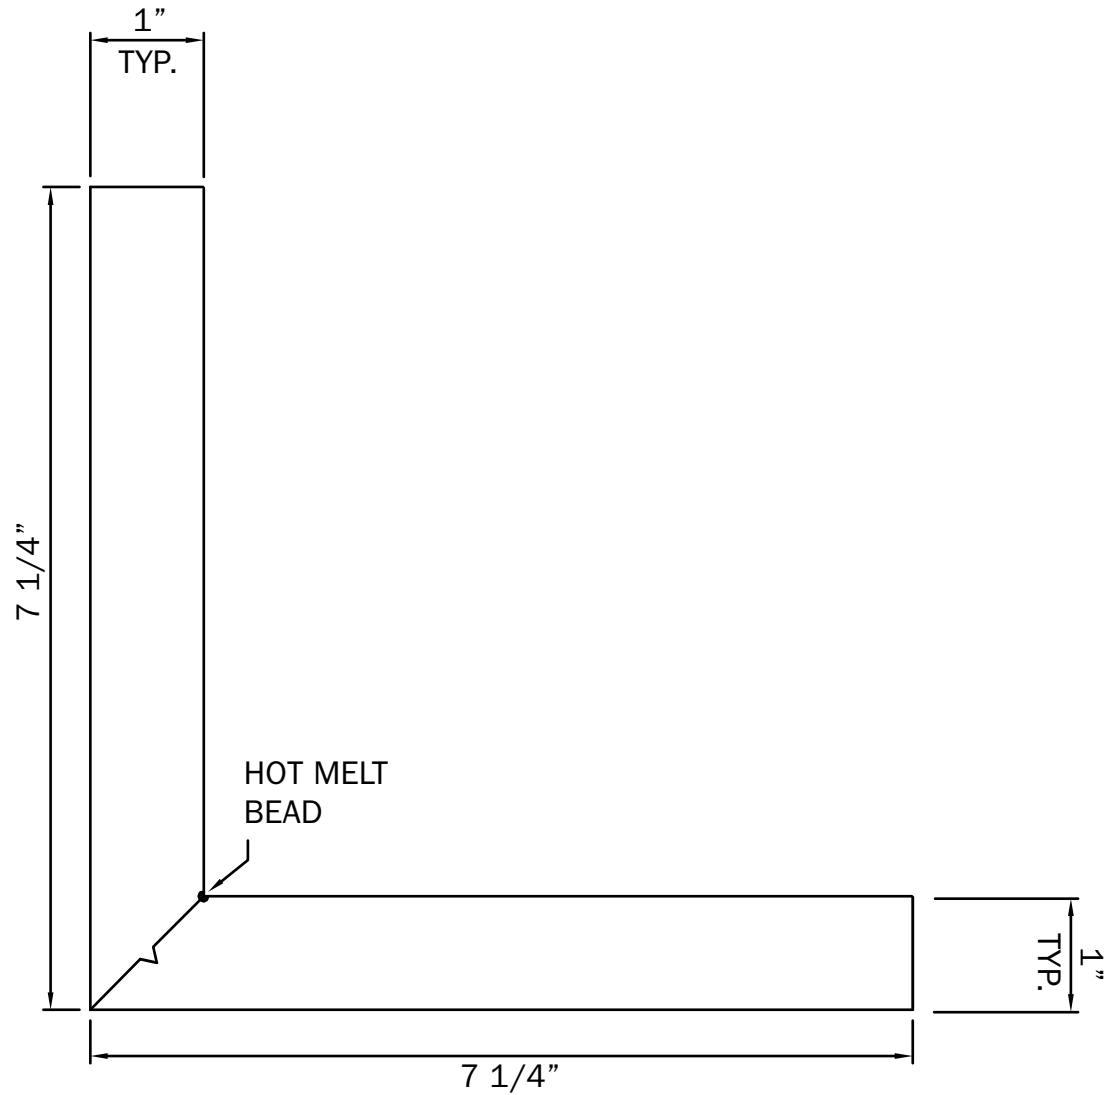

VERSATEX[®]

TRIM BOARD

TRIM SMARTER.

VERSATEX Trimboard Building Products

www.versatex.com

(724) 857-1111

Nominal 5/4" x 8" Corner

Scale: NTS

Actual
1" x 7 1/4"

Part No. CRSM/TR540810/20