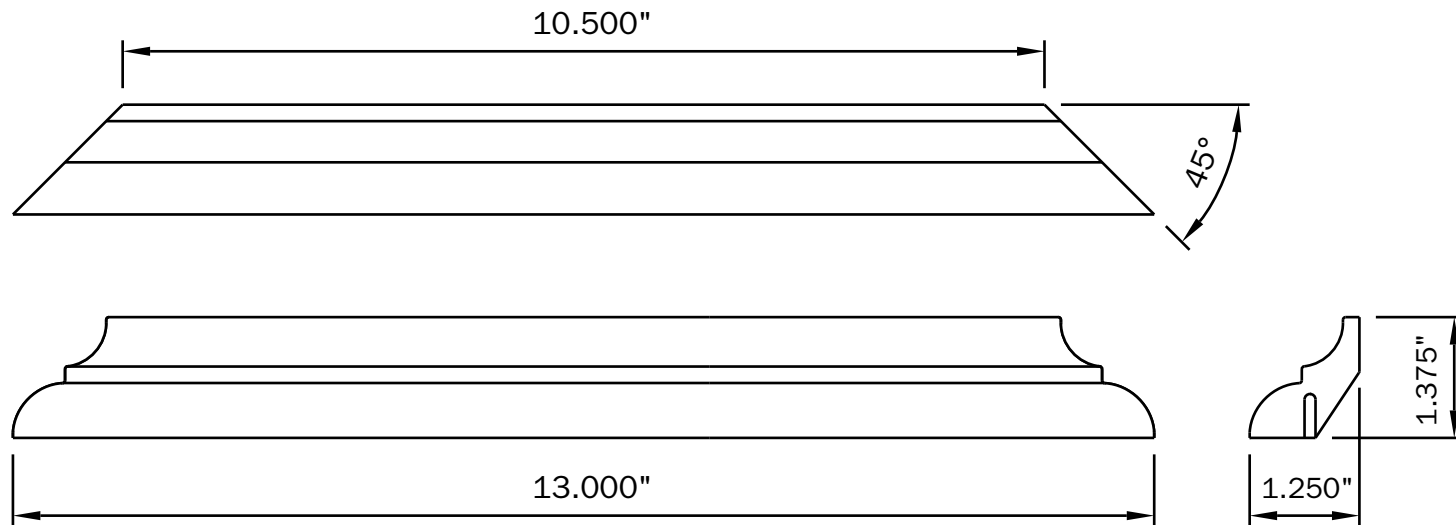

VERSATEX[®]

TRIM BOARD

TRIM **SMARTER.**

NOTE:

KIT CONSISTS OF:

4 - BED MOULDING PIECES AS SHOWN

4 - CONNECTORS

VERSATEX Trimboard Building Products

www.versatex.com

(724) 857-1111

8" Bed Mould XL

Scale: NTS

Actual Inside
10 1/2" x 10 1/2"

Part No. VM8"TRIMKITBEDXL