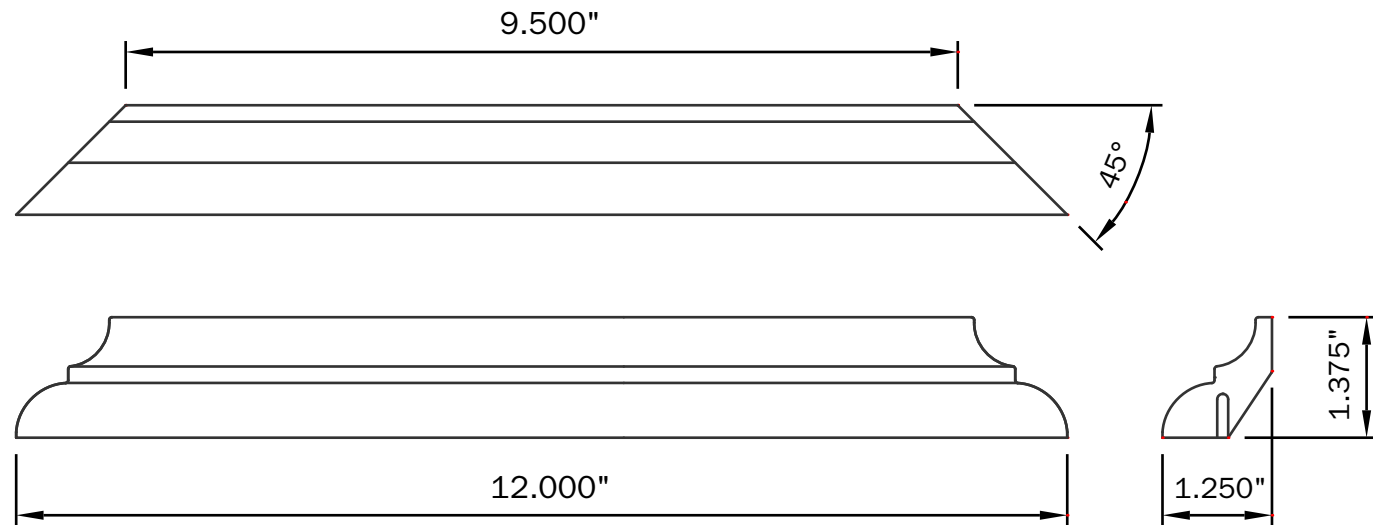

VERSATEX[®]

TRIM BOARD

TRIM **SMARTER.**

NOTE:
KIT CONSISTS OF:
4 - BED MOULDING PIECES AS SHOWN
4 - CONNECTORS

VERSATEX Trimboard Building Products

www.versatex.com

(724) 857-1111

8" Bed Mould

Scale: NTS

Actual Inside
9 1/2" x 9 1/2"

Part No. VM8"TRIMKITBED