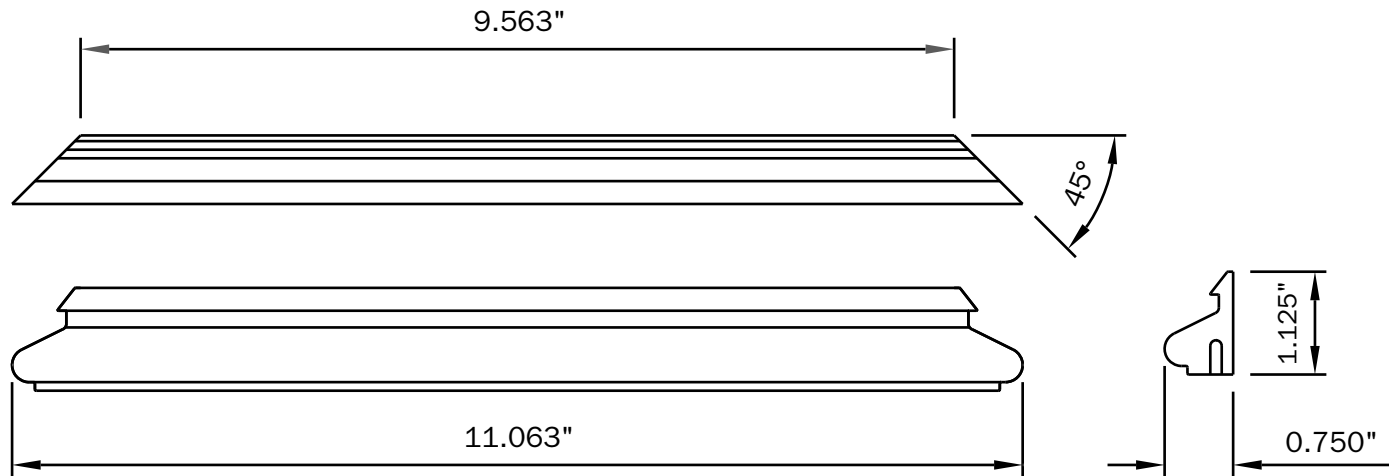

## TRIM BOARD

TRIM SMARTER.

NOTE:  
KIT CONSISTS OF:  
4 - BASE CAP PIECES AS SHOWN  
4 - CONNECTORS

VERSATEX Trimboard Building Products

[www.versatex.com](http://www.versatex.com)

(724) 857-1111

8" Base Cap Moulding

Scale: NTS

Actual Inside  
9 1/2" x 9 1/1"

Part No. VM8"TRIMKITBASE