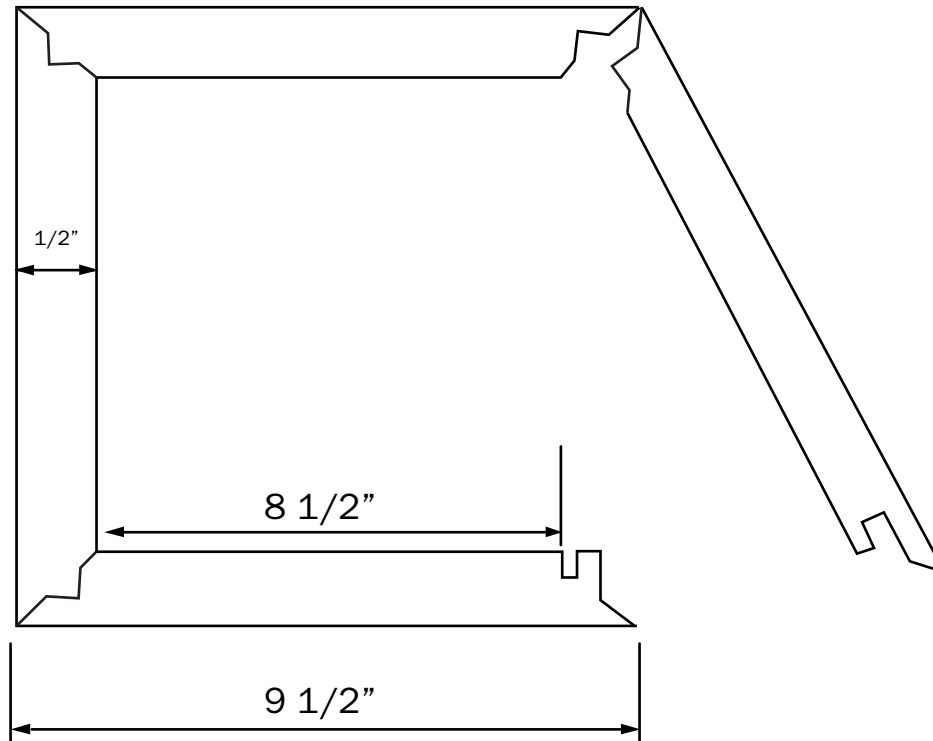

# VERSATEX<sup>®</sup>

TRIM BOARD

Available in 8'6" and 10' Lengths

TRIM **SMARTER.**

VERSATEX Trimboard Building Products

[www.versatex.com](http://www.versatex.com)

(724) 857-1111

Nominal 8" X 8" VERSAWRAP

Scale: NTS

Actual Inside  
8 1/2" X 8 1/2"

Part No. VW080886/10