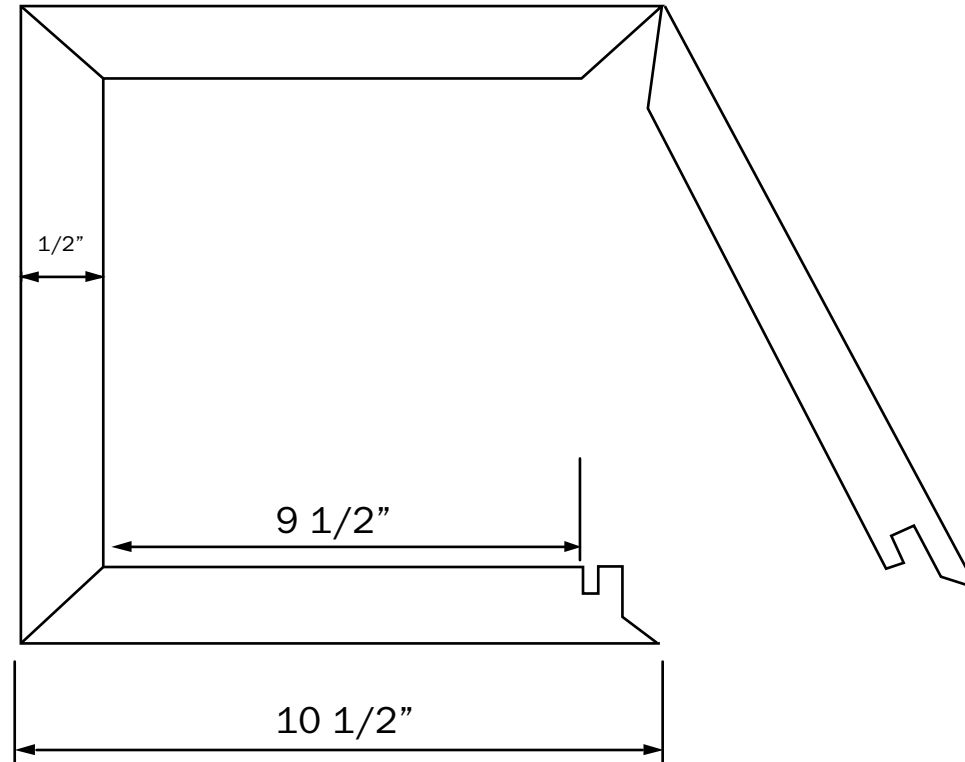

VERSATEX®

TRIM BOARD

TRIM SMARTER.

Available in 10" Lengths

VERSATEX Trimboard Building Products

www.versatex.com

(724) 857-1111

Nominal 8" X 8" VERSAWRAP
Base and/ or Cap

Scale: NTS

Actual Inside
9 1/2" X 9 1/2"

Part No. VWBC080810