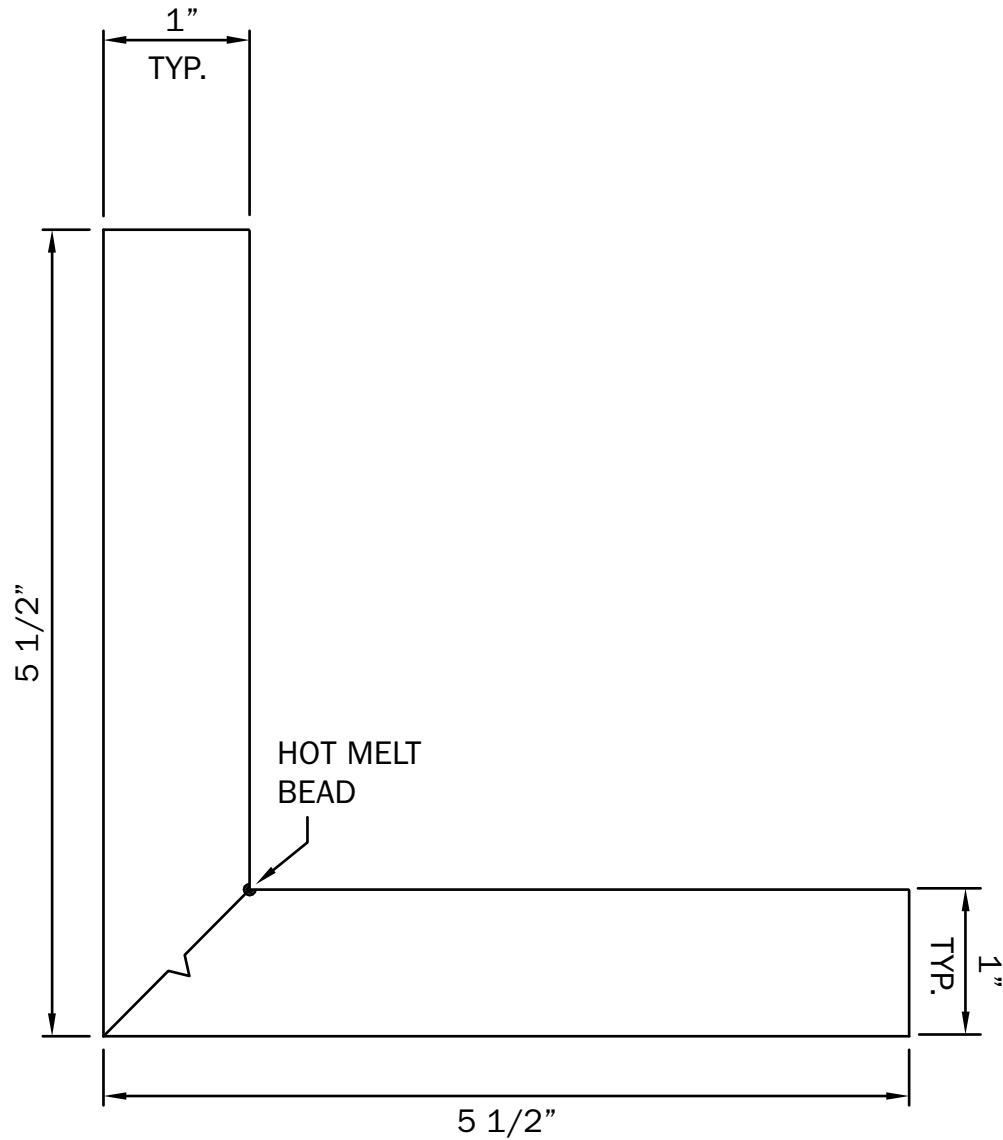

VERSATEX[®]

TRIM BOARD

TRIM SMARTER.

VERSATEX Trimboard Building Products

www.versatex.com

(724) 857-1111

Nominal 5/4" x 6" Corner

Scale: NTS

Actual
1" x 5 1/2"

Part No. CRSM/TR540610/20