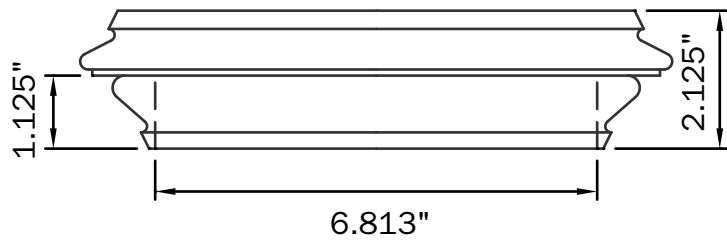

### TRIM SMARTER.

VERSATEX Trimboard Building Products

[www.versatex.com](http://www.versatex.com)

(724) 857-1111

6" Belmont Cap

Scale: NTS

Actual Inside  
6 3/4" x 6 3/4"

Part No. VM6" BELMONT