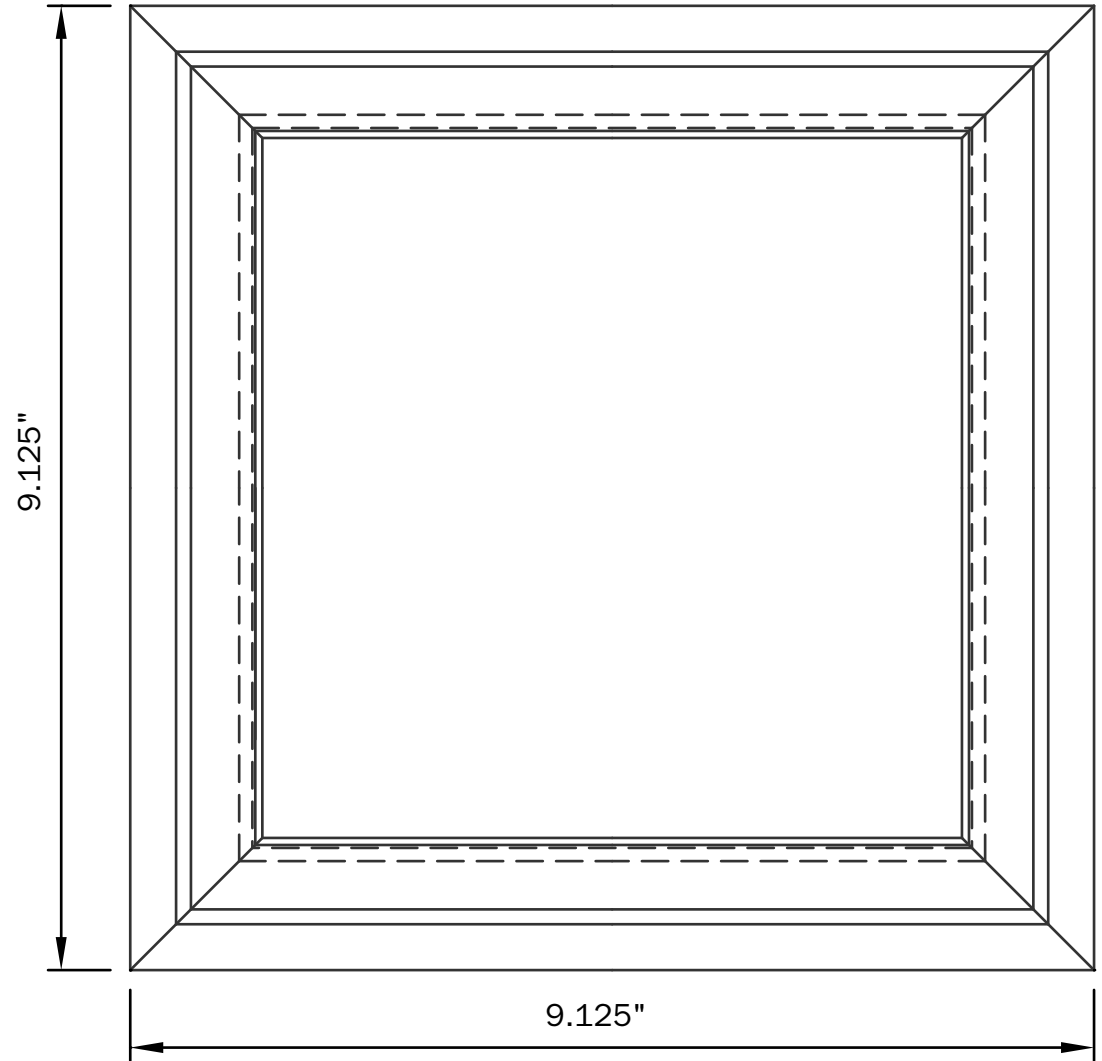

## TRIM BOARD

### TRIM SMARTER.

VERSATEX Trimboard Building Products

[www.versatex.com](http://www.versatex.com)

(724) 857-1111

6" Belmont Cap

Scale: NTS

Actual Inside  
6 3/4" x 6 3/4"

Part No. VM6" BELMONT