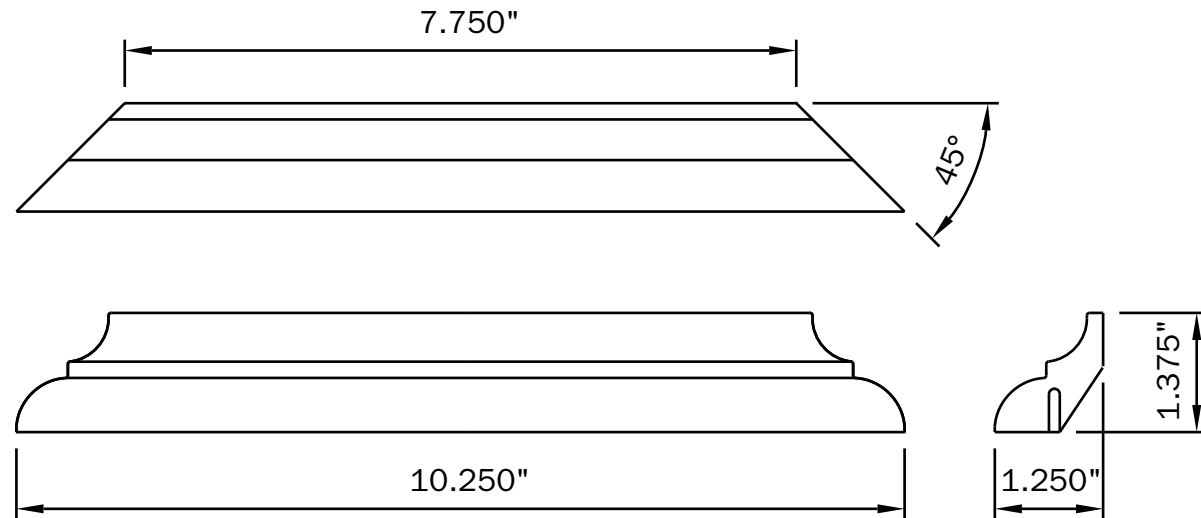

VERSATEX[®]

TRIM BOARD

TRIM SMARTER.

NOTE:

KIT CONSISTS OF:

4 - BED MOULDING PIECES AS SHOWN

4 - CONNECTORS

VERSATEX Trimboard Building Products

www.versatex.com

(724) 857-1111

6" Bed Mould XL

Scale: NTS

Actual Inside
7 3/4" x 7 3/4"

Part No. VM6"TRIMKITBEDXL