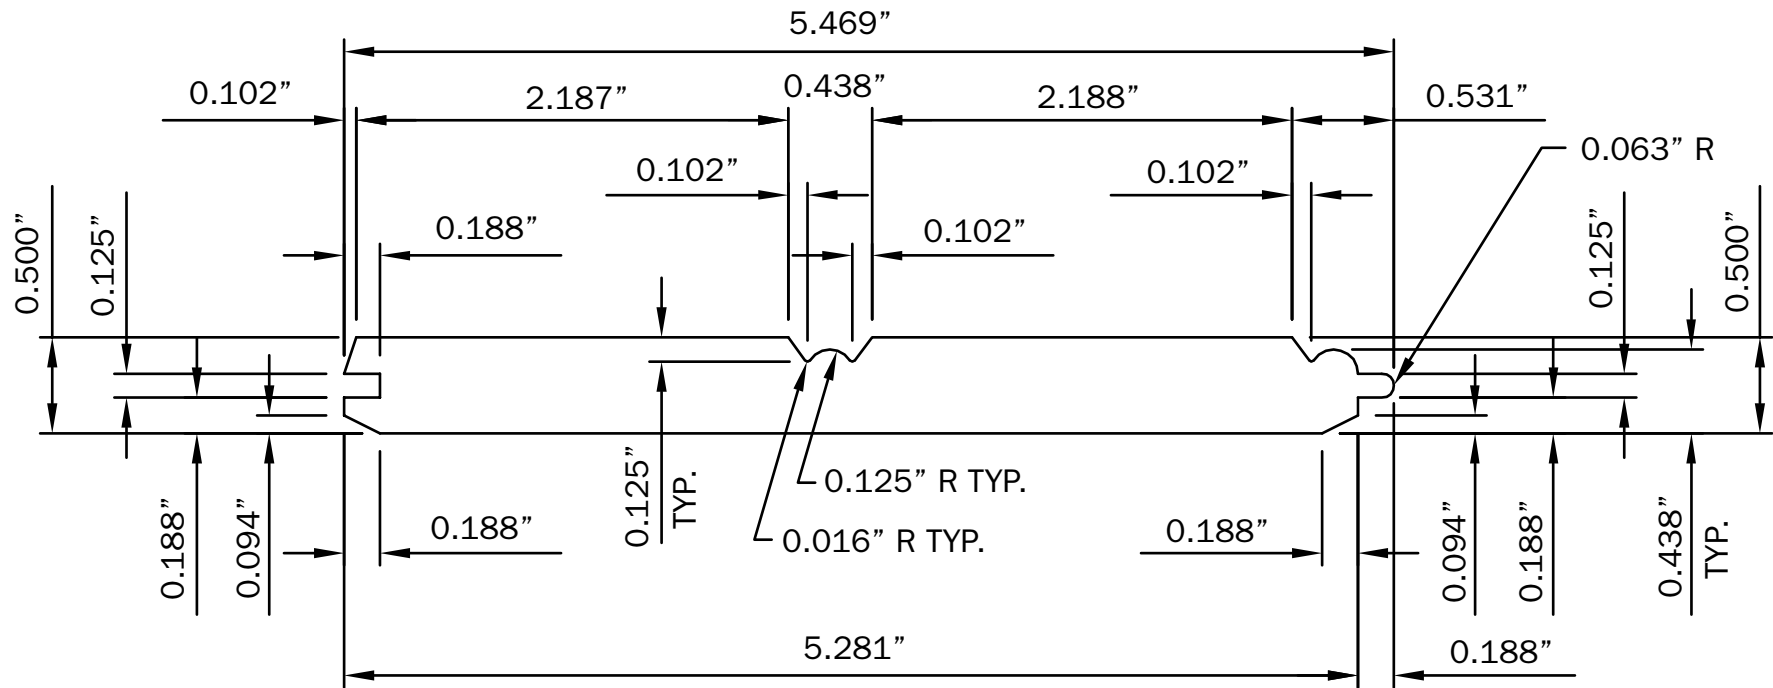

VERSATEX®

TRIM BOARD

TRIM SMARTER.

VERSATEX Trimboard Building Products

www.versatex.com

(724) 857-1111

Nominal 1/2" x 6" Beadboard

Scale: NTS

Actual
1/2" x 5 1/2"

Part No. BBSM120618