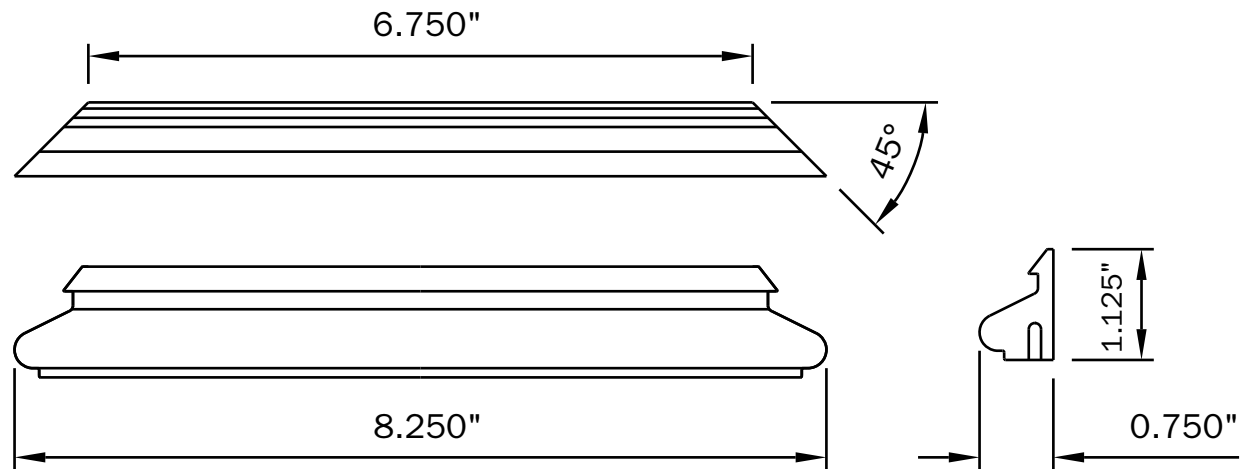

VERSATEX®

TRIM BOARD

TRIM SMARTER.

NOTE:

KIT CONSISTS OF:

4 - BASE MOULDING PIECES AS SHOWN

4 - CONNECTORS

VERSATEX Trimboard Building Products

www.versatex.com

(724) 857-1111

6" Base Cap Moulding

Scale: NTS

Actual Inside
6 3/4" x 6 3/4"

Part No. VM6"TRIMKITBASE