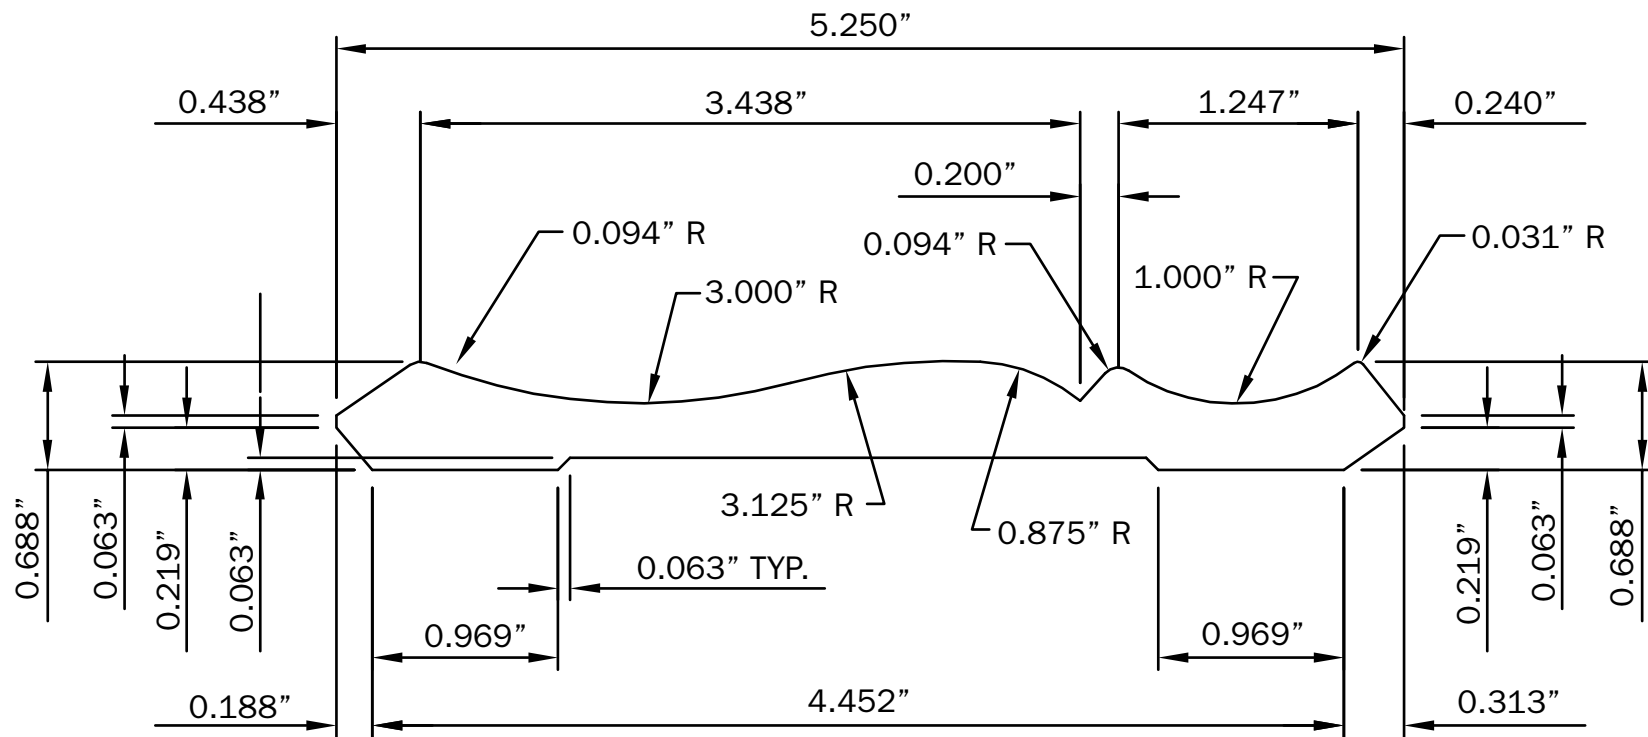

## TRIM BOARD

TRIM SMARTER.

VERSATEX Trimboard Building Products

www.versatex.com

(724) 857-1111

6" Crown

Scale: NTS

6"

Part No. PCB6CROWN(WM45)