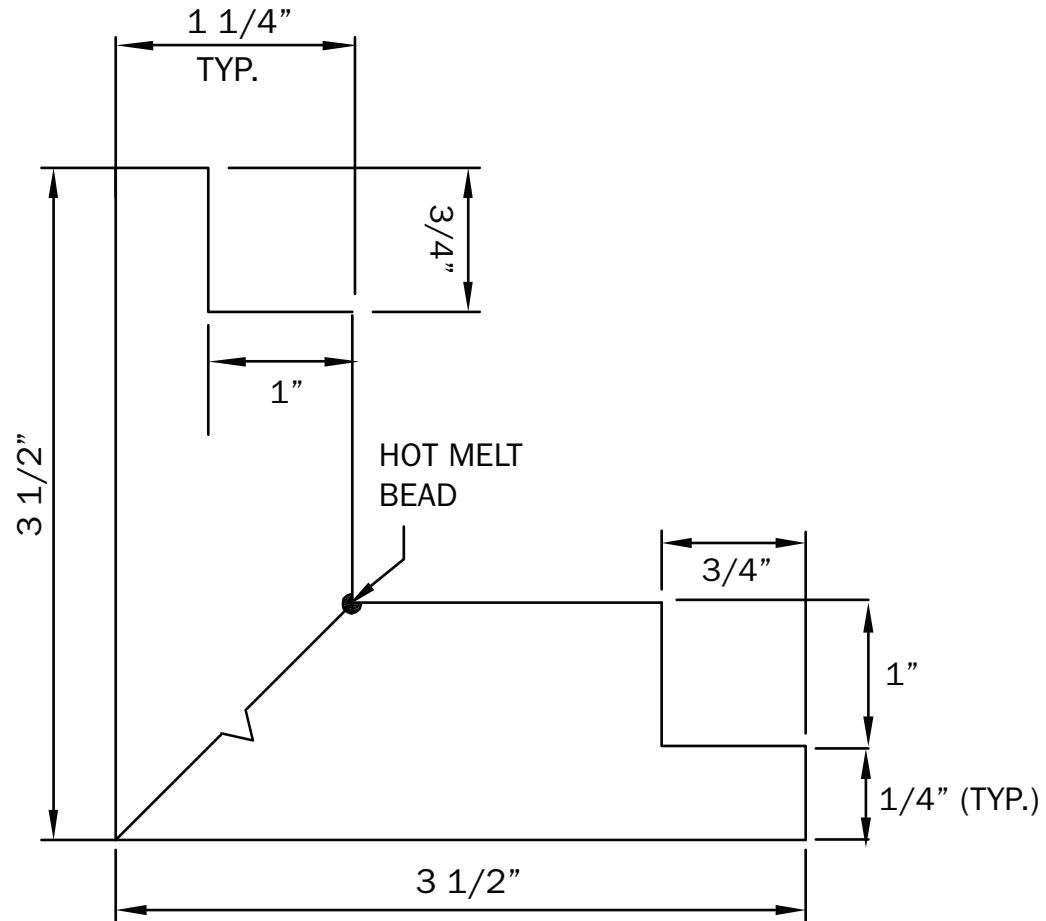

VERSATEX[®]

TRIM BOARD

TRIM SMARTER.

VERSATEX Trimboard Building Products

www.versatex.com

(724) 857-1111

Nominal $6\frac{1}{4}$ " x 4"
Stealth Corner

Scale: NTS

Actual
 $1\frac{1}{4}$ " x $3\frac{1}{2}$ "

Part No. SCRSM/TR640410/20