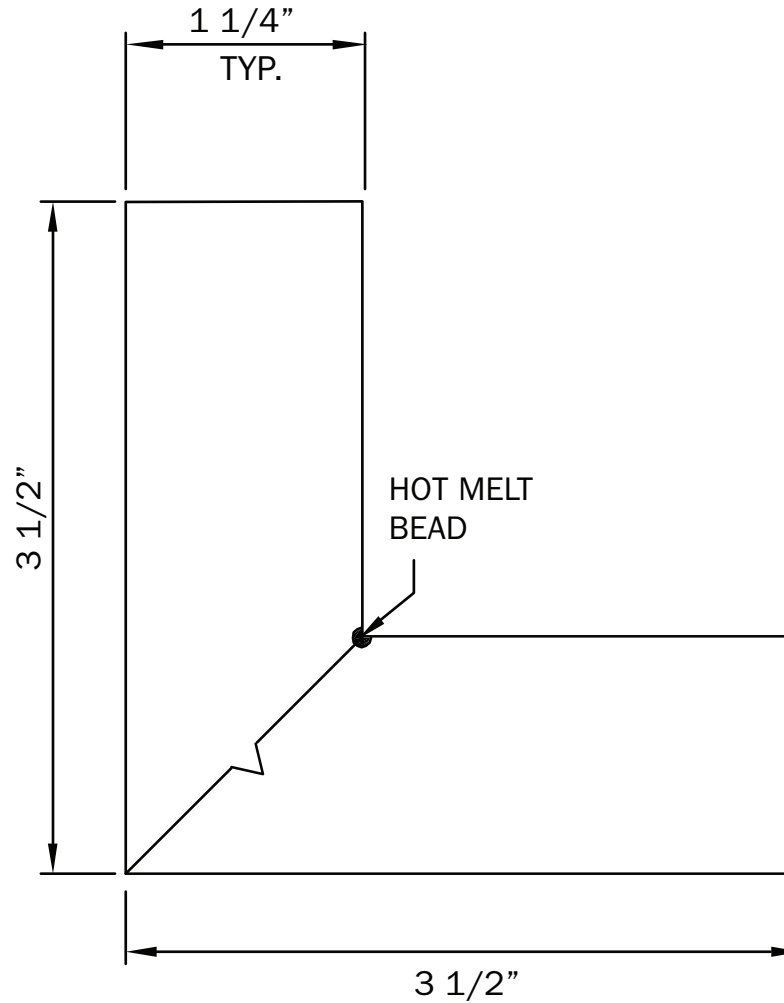

VERSATEX®

TRIM BOARD

TRIM SMARTER.

VERSATEX Trimboard Building Products

www.versatex.com

(724) 857-1111

Nominal 6/4" x 4" Corner

Scale: NTS

Actual
1 1/4" x 3 1/2"

Part No. CRSM/TR640410/20