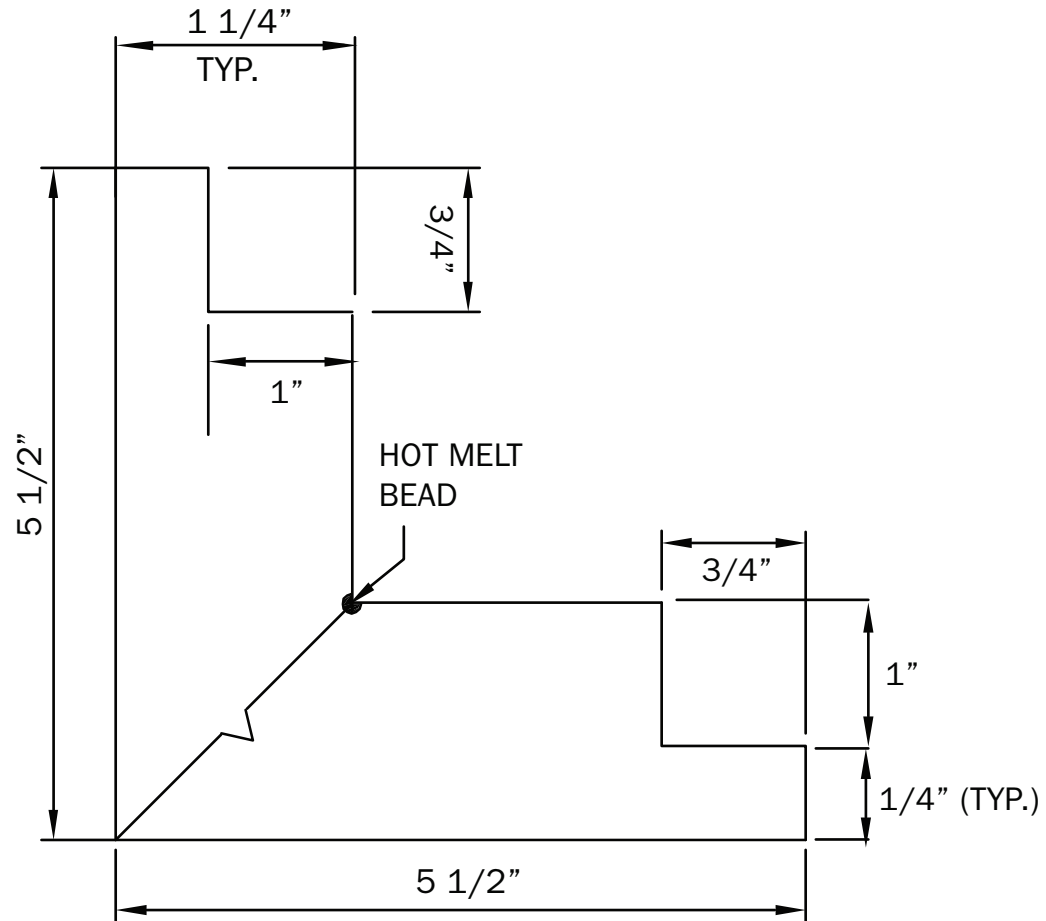

VERSATEX®

TRIM BOARD

TRIM SMARTER.

VERSATEX Trimboard Building Products

www.versatex.com

(724) 857-1111

Nominal $6\frac{1}{4}$ " x 6"
Stealth Corner

Scale: NTS

Actual
 $1\frac{1}{4}$ " x $5\frac{1}{2}$ "

Part No. SCRSM/TR640610/20