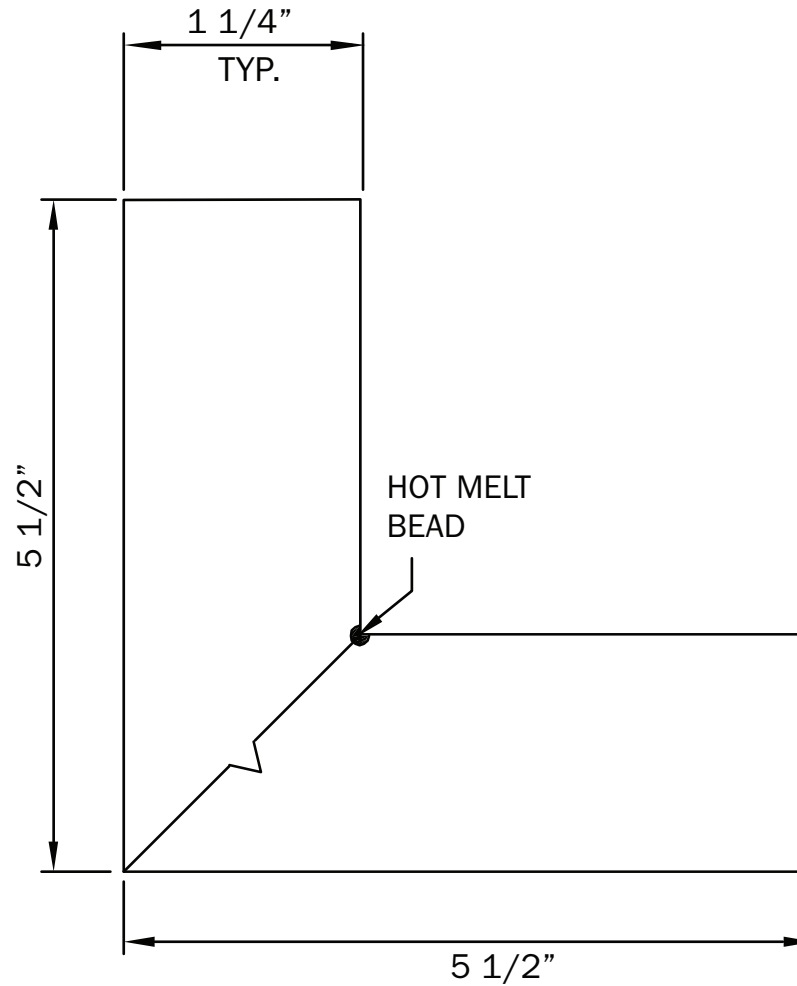

## TRIM BOARD

### TRIM SMARTER.

VERSATEX Trimboard Building Products

[www.versatex.com](http://www.versatex.com)

(724) 857-1111

Nominal 6/4" x 6" Corner

Scale: NTS

Actual  
1 1/4" x 5 1/2"

Part No. CRSM/TR640610/20