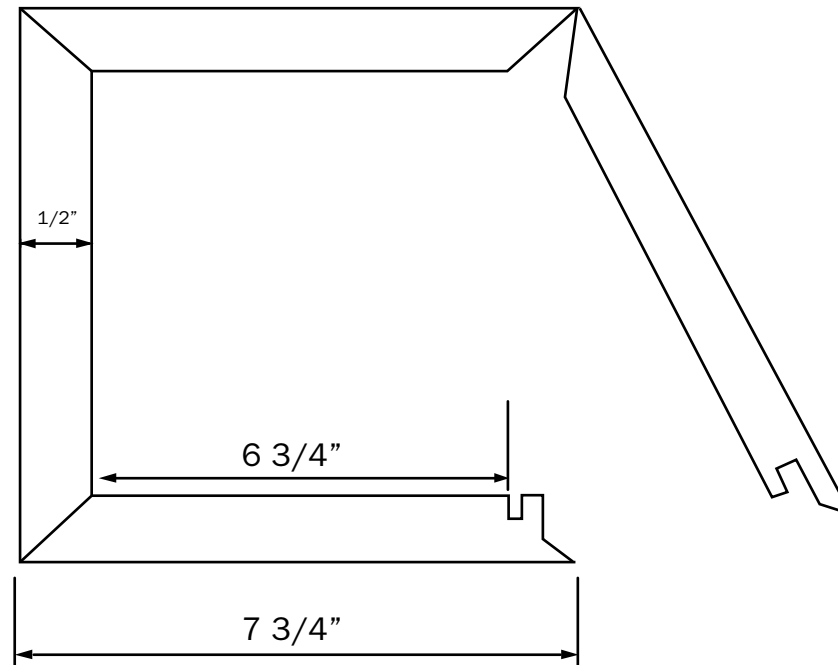

VERSATEX[®]

TRIM BOARD

TRIM **SMARTER.**

Available in 10" Lengths

VERSATEX Trimboard Building Products

www.versatex.com

(724) 857-1111

Nominal 6" X 6" VERSAWRAP
Base and/ or Cap

Scale: NTS

Actual Inside
6 3/4" X 6 3/4"

Part No. VWBC060610