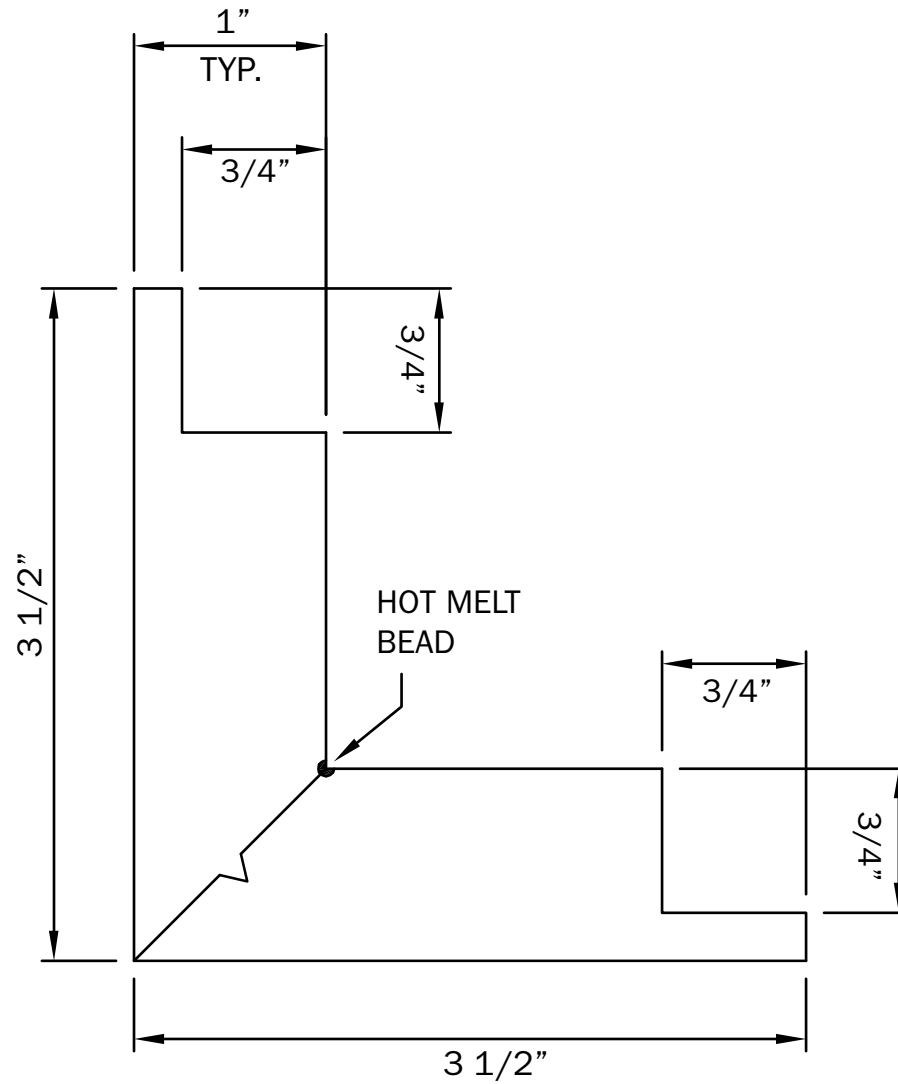

VERSATEX® TRIM BOARD

TRIM SMARTER.

VERSATEX Trimboard Building Products

www.versatex.com

(724) 857-1111

Nominal 5/4" x 4"
Stealth Corner

Scale: NTS

Actual
1" x 3 1/2"

Part No. SCRSM/TR540410/20