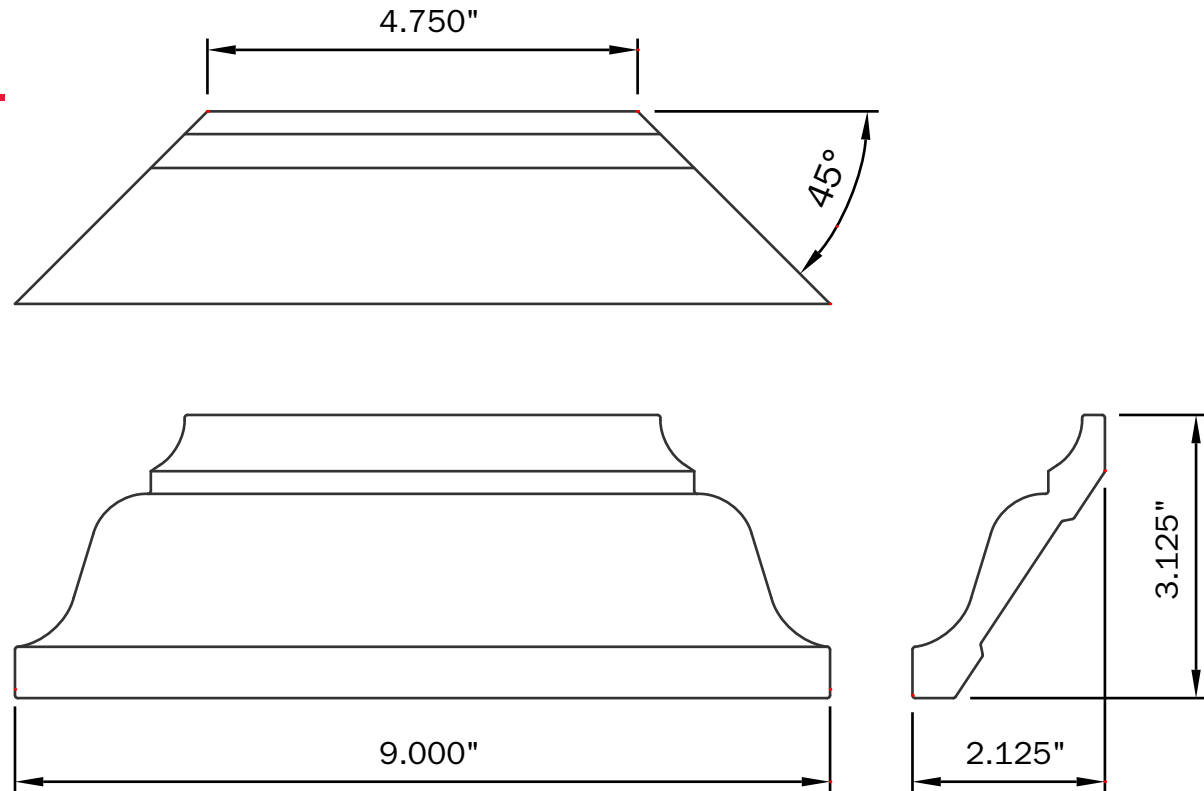

VERSATEX®

TRIM BOARD

TRIM SMARTER.

NOTE:

KIT CONSISTS OF:

4 - CROWN MOULDING PIECES AS SHOWN

4 - CONNECTORS

VERSATEX Trimboard Building Products

www.versatex.com

(724) 857-1111

4" Crown Moulding

Scale: NTS

Actual Inside
4 3/4" x 4 3/4"

Part No. VM4"TRIMKITCROWN