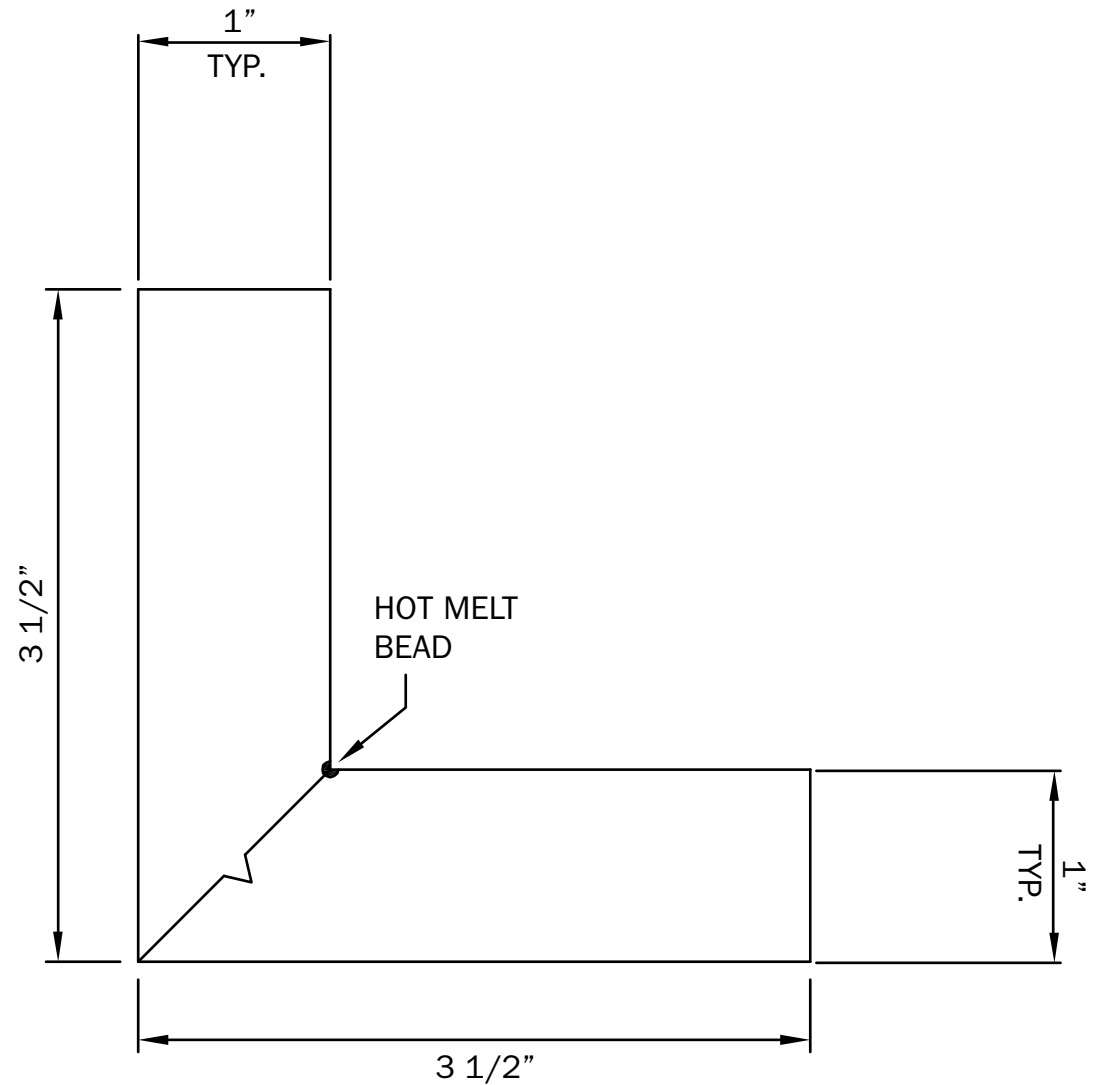

VERSATEX[®]

TRIM BOARD

TRIM SMARTER.

VERSATEX Trimboard Building Products

www.versatex.com

(724) 857-1111

Nominal 5/4" x 4" Corner

Scale 1"=1"

Actual
1" x 3 1/2"

Part No. CRSM/TR540410/20