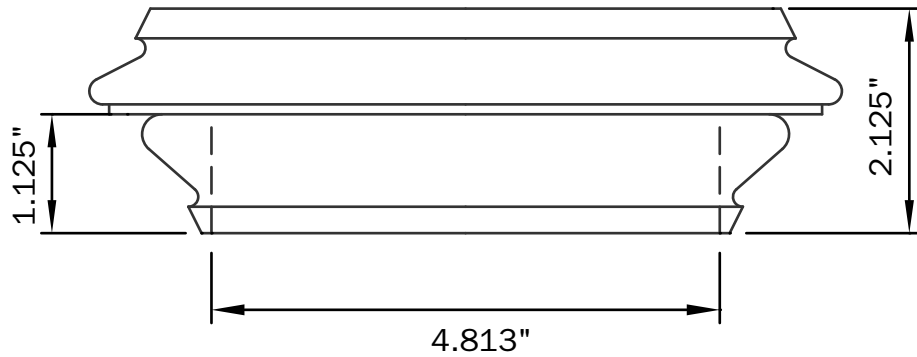

# VERSATEX<sup>®</sup>

TRIM BOARD

TRIM SMARTER.

VERSATEX Trimboard Building Products

[www.versatex.com](http://www.versatex.com)

(724) 857-1111

4" Belmont Cap

Scale: NTS

Actual Inside  
4 3/4" x 4 3/4"

Part No. VM4" BELMONT