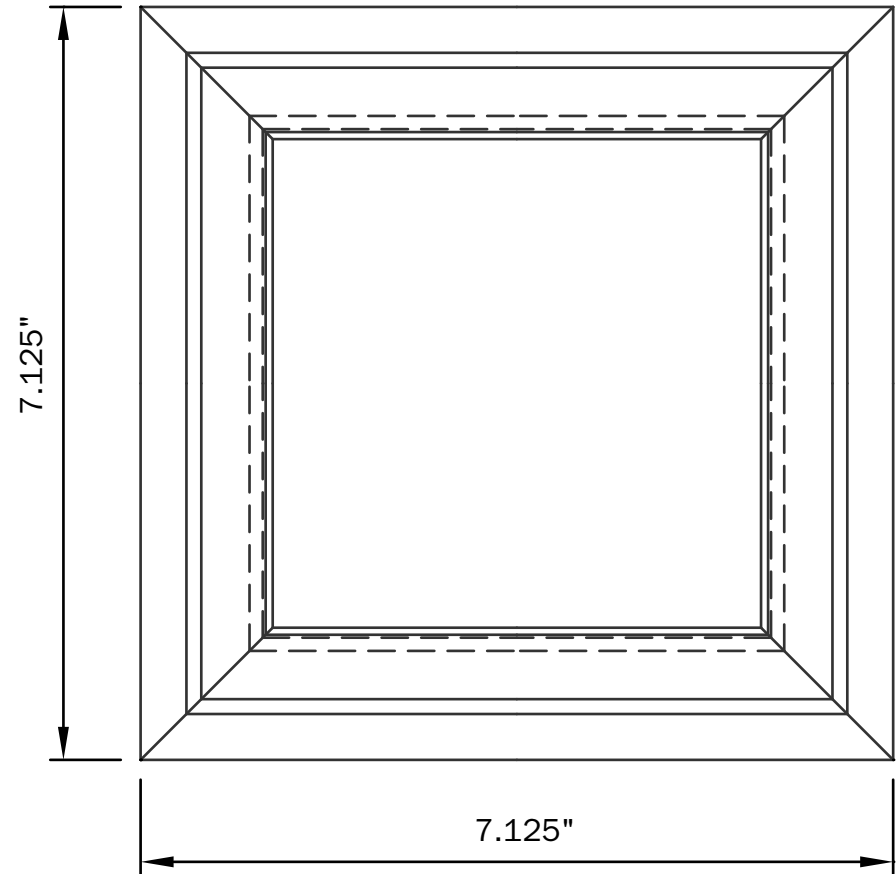

# VERSATEX<sup>®</sup>

TRIM BOARD

TRIM SMARTER.

VERSATEX Trimboard Building Products

[www.versatex.com](http://www.versatex.com)

(724) 857-1111

4" Belmont Cap

Scale: NTS

Actual Inside  
4 3/4" x 4 3/4"

Part No. VM4" BELMONT