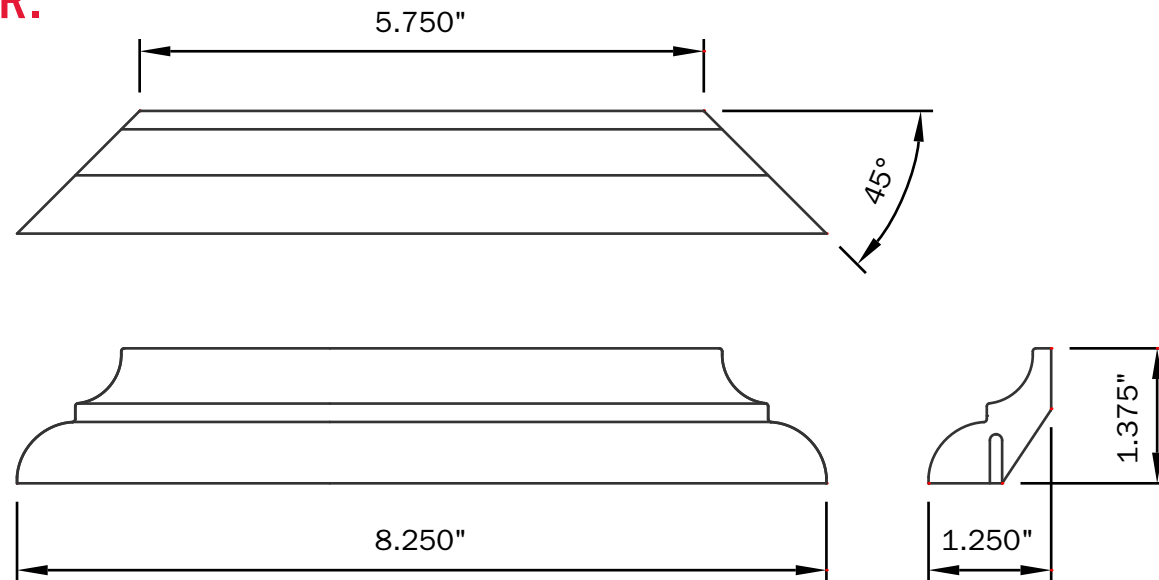

VERSATEX®

TRIM BOARD

TRIM SMARTER.

NOTE:

KIT CONSISTS OF:

4 - BED MOULDING PIECES AS SHOWN

4 - CONNECTORS

VERSATEX Trimboard Building Products

www.versatex.com

(724) 857-1111

4" Bed Mould XL

Scale: NTS

Actual Inside
5 3/4" x 5 3/4"

Part No. VM4"TRIMKITBEDXL