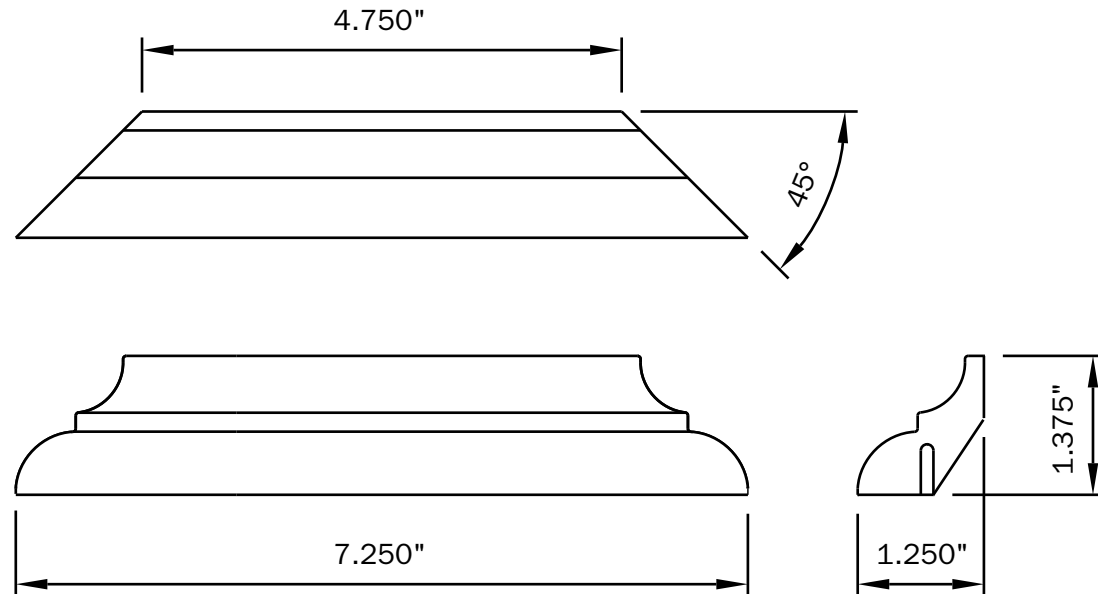

VERSATEX[®]

TRIM BOARD

TRIM SMARTER.

NOTE:

KIT CONSISTS OF:

4 - BED MOULDING PIECES AS SHOWN

4 - CONNECTORS

VERSATEX Trimboard Building Products

www.versatex.com

(724) 857-1111

4" Bed Mould

Scale: NTS

Actual Inside
4 3/4" x 4 3/4"

Part No. VM4"TRIMKITBED