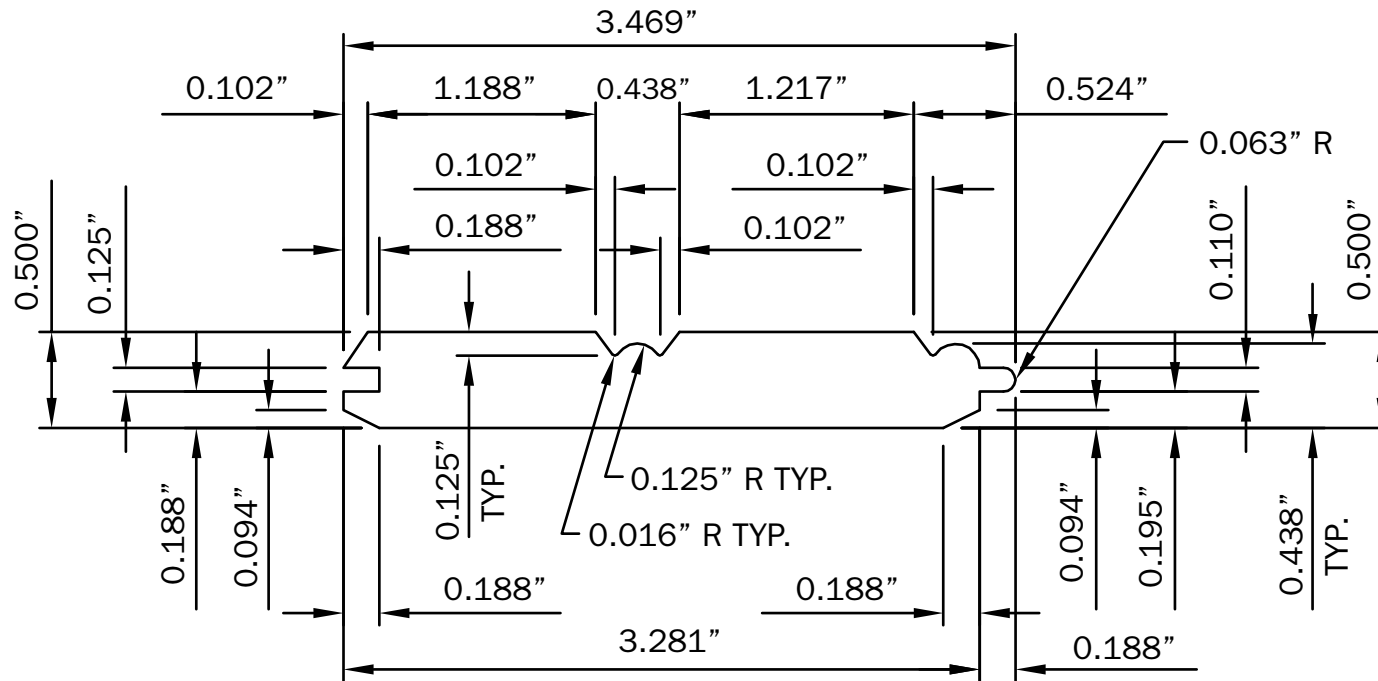

## TRIM BOARD

TRIM SMARTER.

VERSATEX Trimboard Building Products

www.versatex.com

(724) 857-1111

Nominal 1/2" x 4"  
Beadboard

Scale: NTS

Actual  
1/2" x 3 1/2"

Part No. BBSM120418