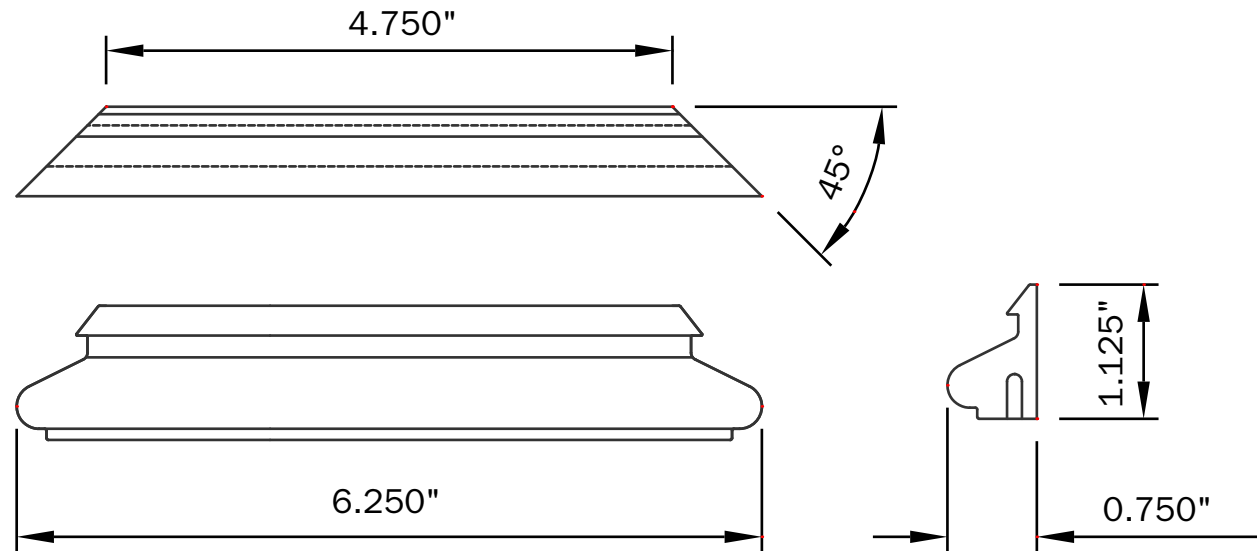

VERSATEX®

TRIM BOARD

TRIM SMARTER.

NOTE:

KIT CONSISTS OF:

4 - BASE MOULDING PIECES AS SHOWN

4 - CONNECTORS

VERSATEX Trimboard Building Products

www.versatex.com

(724) 857-1111

4" Base Cap Moulding

Scale: NTS

Actual Inside
4 3/4" x 4 3/4"

Part No. VM4"TRIMKITBASE