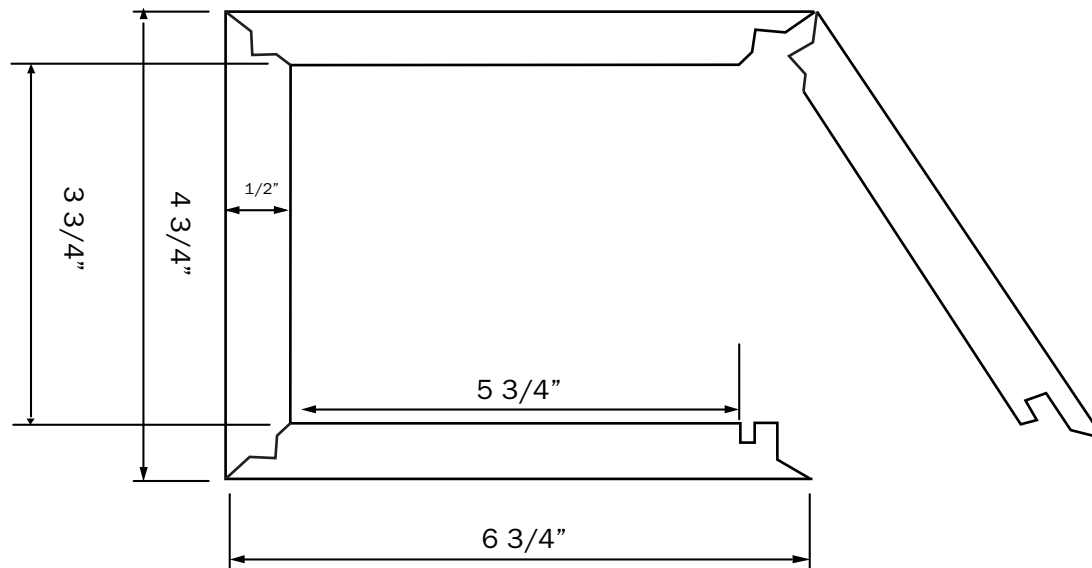

VERSATEX[®]

TRIM BOARD

Available in 8'6" and 10' Lengths

TRIM **SMARTER.**

VERSATEX Trimboard Building Products

www.versatex.com

(724) 857-1111

Nominal 4" X 6" VERSAWRAP

Scale: NTS

Actual Inside
 $3\frac{3}{4}"$ X $5\frac{3}{4}"$

Part No. VW040686/10