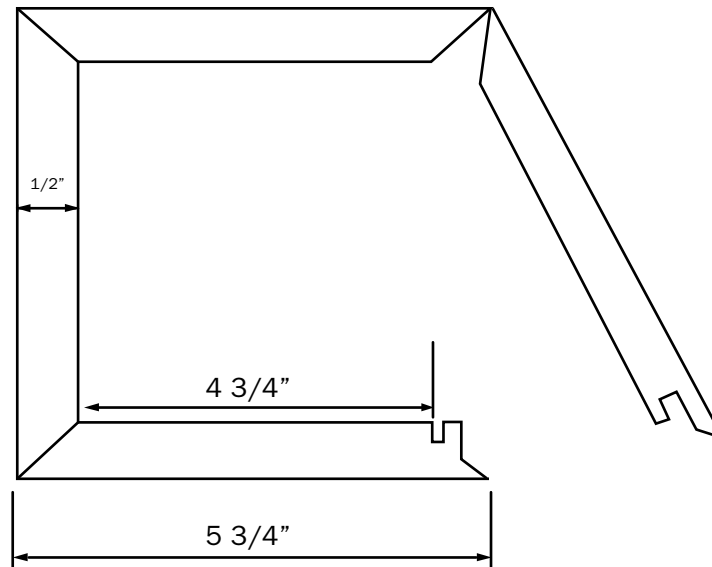

VERSATEX[®]

TRIM BOARD

TRIM **SMARTER.**

Available in 10" Lengths

VERSATEX Trimboard Building Products

www.versatex.com

(724) 857-1111

Nominal 4" X 4" VERSAWRAP
Base and/ or Cap

Scale: NTS

Actual Inside
4 3/4" X 4 3/4"

Part No. VWBC040410