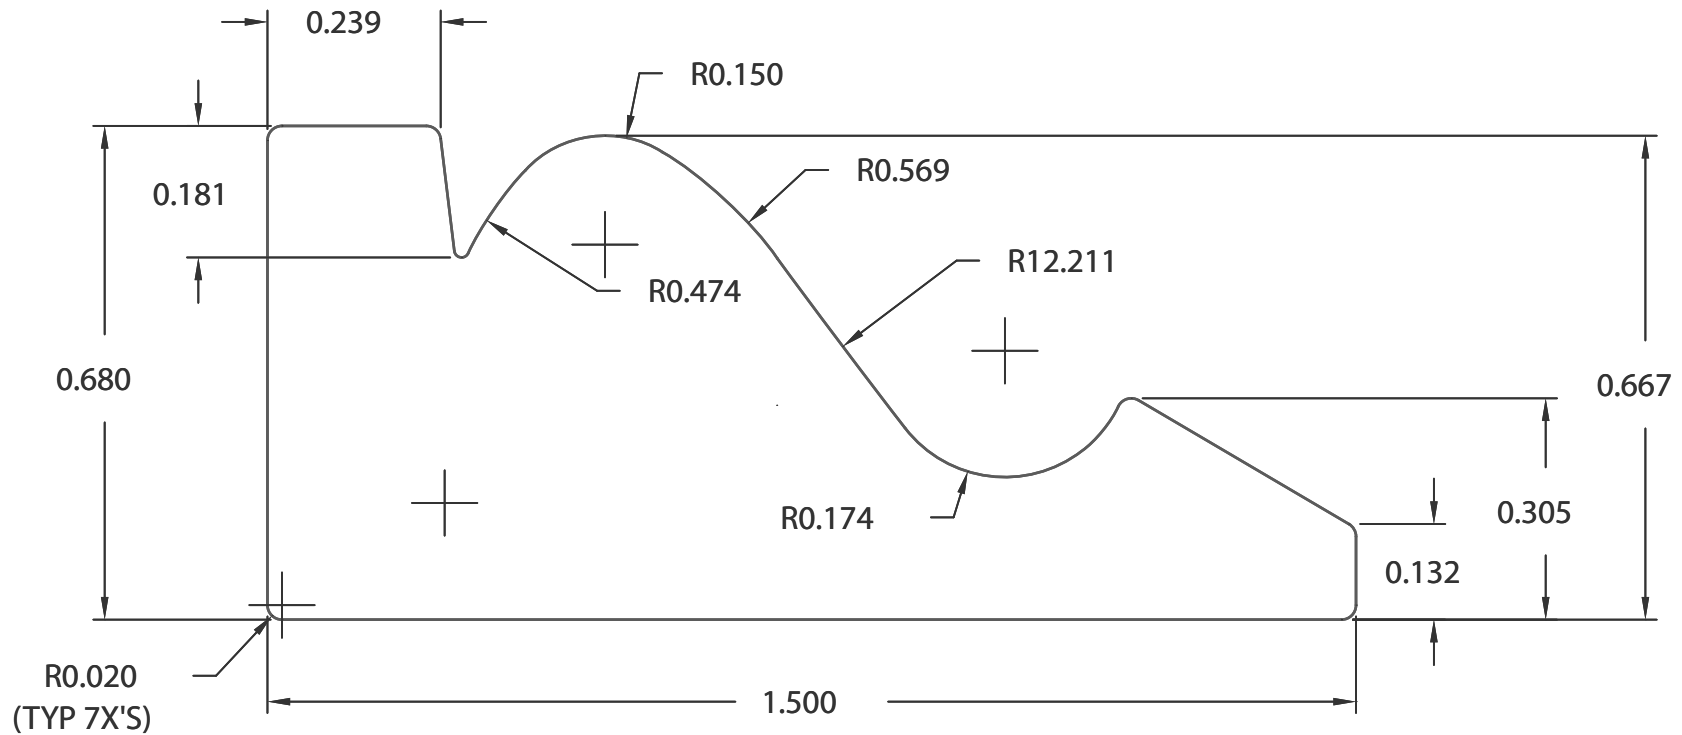

VERSATEX®

TRIM BOARD

TRIM SMARTER.

VERSATEX Trimboard Building Products

www.versatex.com

(724) 857-1111

WM218 Panel/Band Mould

Scale: NTS