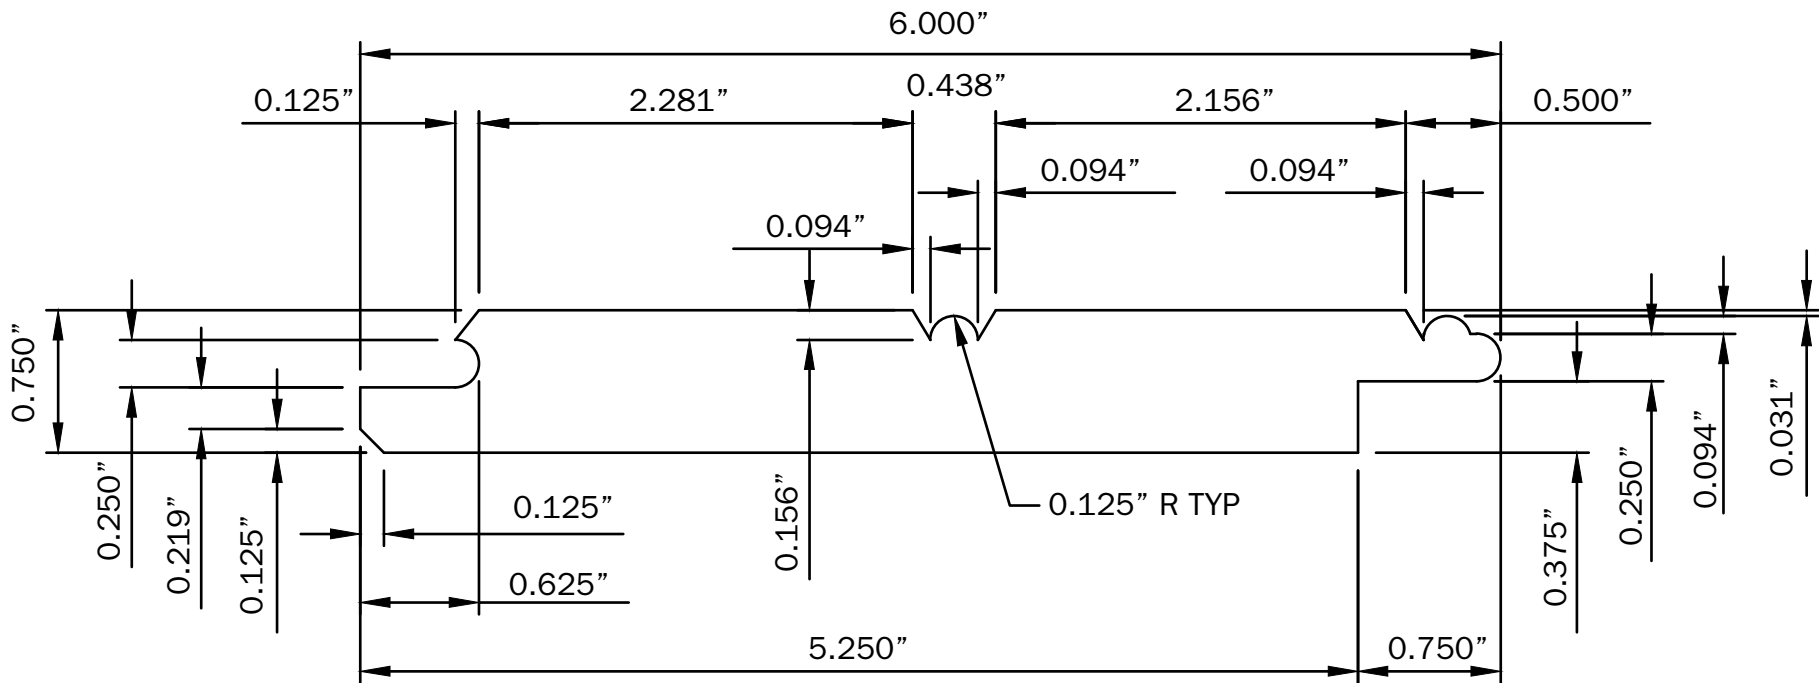

## TRIM BOARD

TRIM SMARTER.

VERSATEX Trimboard Building Products

[www.versatex.com](http://www.versatex.com)

(724) 857-1111

Nominal 1" x 6" Stealth  
Beadboard

Scale: NTS

Actual  
3/4" x 5 1/2"

Part No. STBSM010618