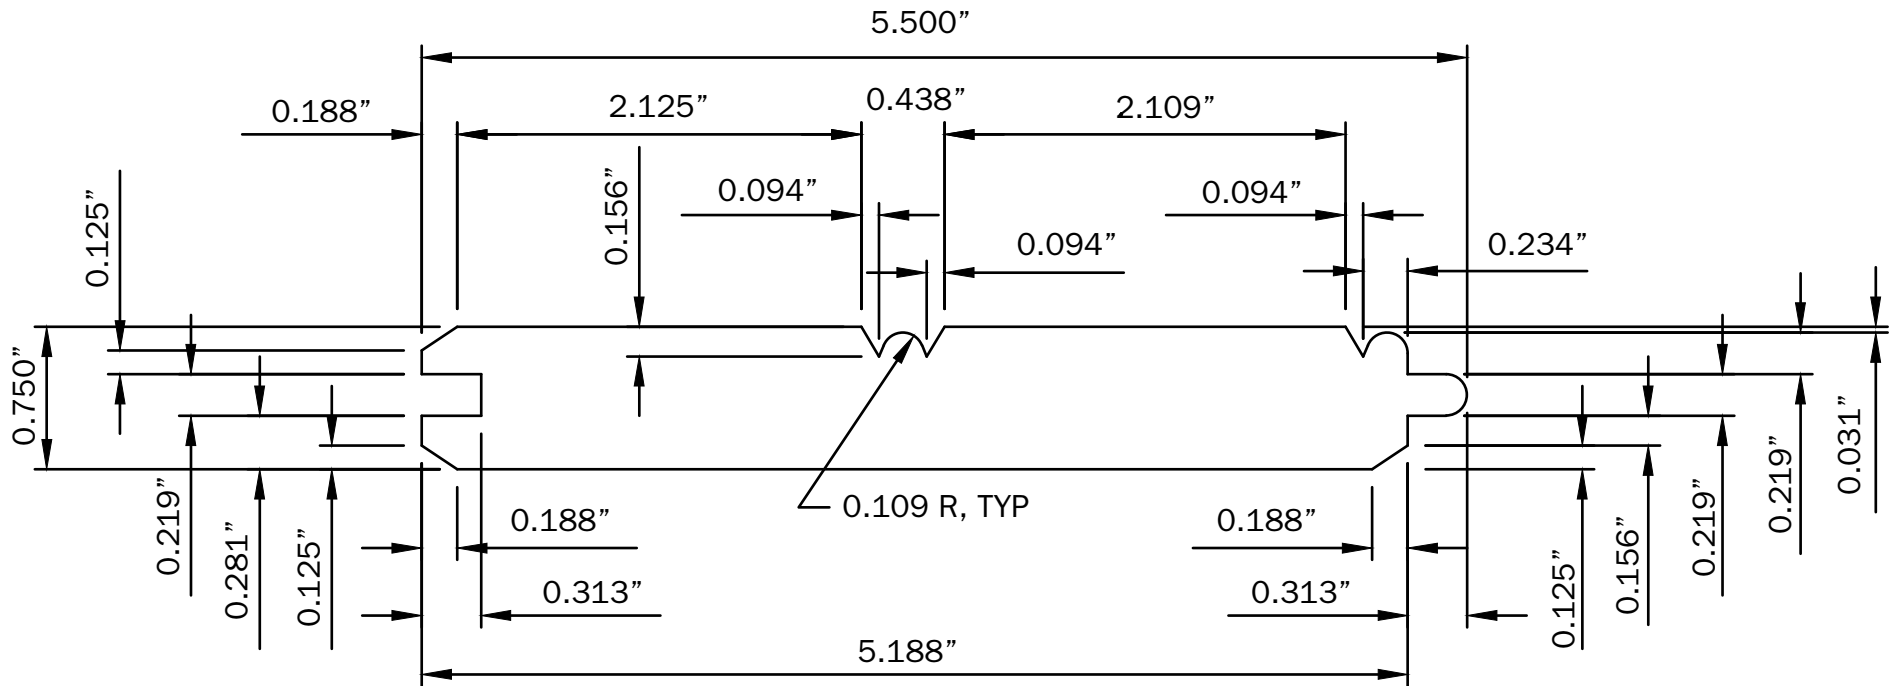

# VERSATEX®

TRIM BOARD

TRIM SMARTER.

VERSATEX Trimboard Building Products

[www.versatex.com](http://www.versatex.com)

(724) 857-1111

Nominal 1" x 6" Beadboard

Scale: NTS

Actual  
3/4" x 5 1/2"

Part No. BBSM010618