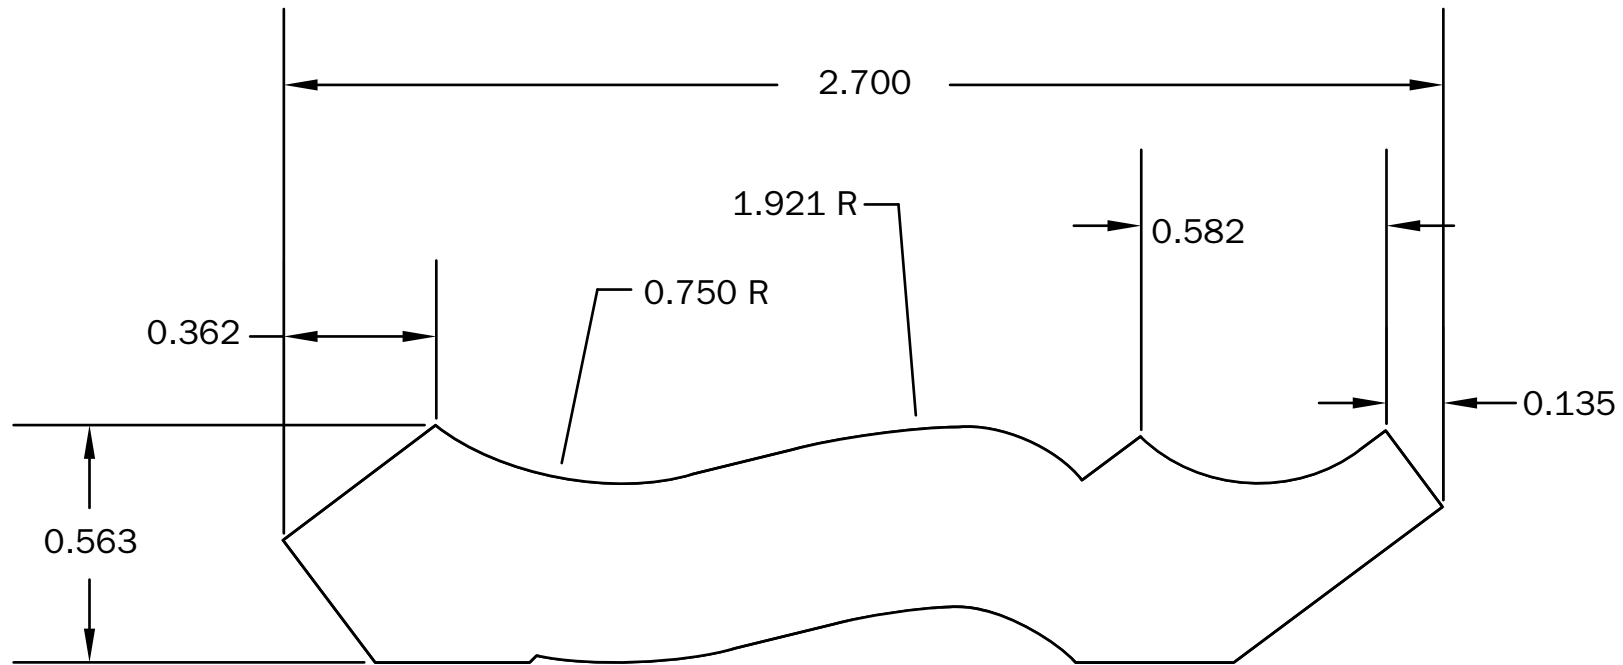

VERSATEX®

TRIM BOARD

TRIM SMARTER.

VERSATEX Trimboard Building Products

www.versatex.com

(724) 857-1111

3" Crown

Scale 1"=1" 3"

Part No. P3CROWN(WM52)