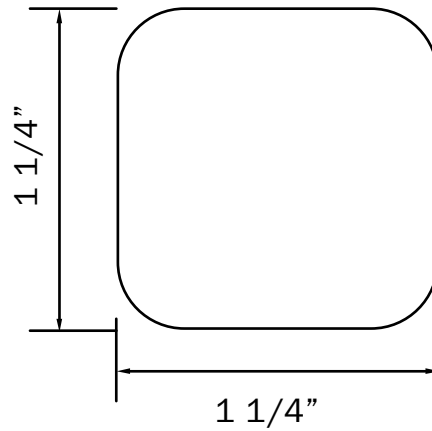

VERSATEX[®]

TRIM BOARD

TRIM **SMARTER.**

VERSATEX Trimboard Building Products

www.versatex.com

(724) 857-1111

Baluster

Scale 1"=1"